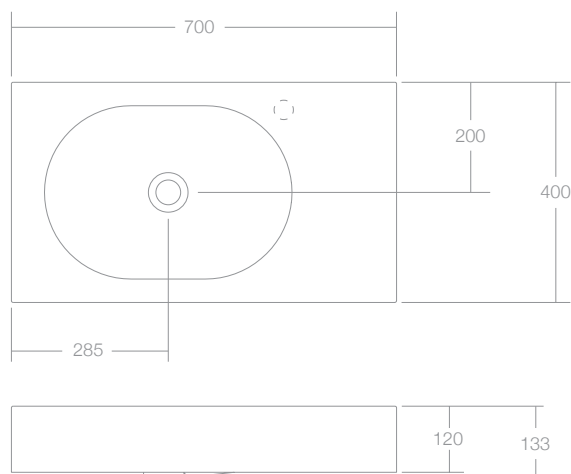

The Arki 700 wall basin has sleek, minimal lines featuring a contemporary capsule-shaped bowl which makes an impact statement in niche spaces. Manufactured from solid surface it has a smooth matt finish that is durable and easy to maintain, ideal for residential and commercial applications.

Arki 700 offset basin features a left or right hand bowl and can be wall mounted or installed on furniture. It can be ordered with or without a tap hole and is supplied with a polished chrome pop up plug and waste and wall basin fixing bolts.

Dimensions

Width: 700mm
 Depth: 400mm
 Height: 133mm

Features

Designer:	Omvivo with Hecker Guthrie
Colour:	White
Material:	Solid Surface
Softskin Available:	No
Finish:	Matt
Overflow:	Yes
Tap Holes:	0 or 1 (right hand tap hole)
Waste Size:	32mm
Waste Supplied:	Yes