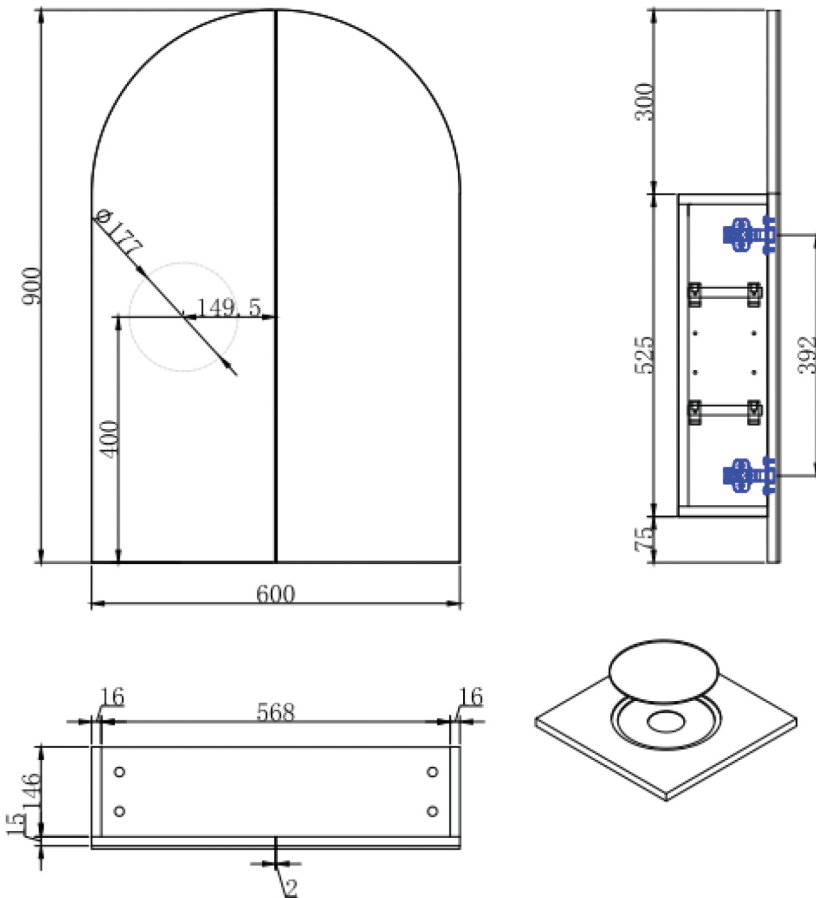

CABINET SIZE	COLOR	PRODUCT CODE
600X900X150MM	MATTE WHITE	ARCHIED6090MW
600X900X150MM	MATTE BLACK	ARCHIED6090B

## DESCRIPTION

- Unique Archie design shaving cabinet
- 150mm overall depth with 130mm carcass.
- Slim design allows it to be recessed into wall
- Soft-close door with full swing hinges
- Available in Matte White & Black Polyurethane finish
- Internal magnified mirror
- Copper free mirror

## ARCHIED 600X900X150MM

Prices include GST. All measurements are in millimeters and subject to change without notice. For products, please allow +/- 10mm tolerance for manufacturing variance.