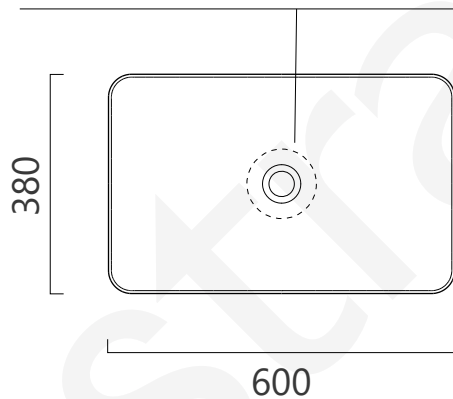

PURA

A94.98.60

aw™

Ø120 furniture's cut countertop installation

furniture's cut built-in installation