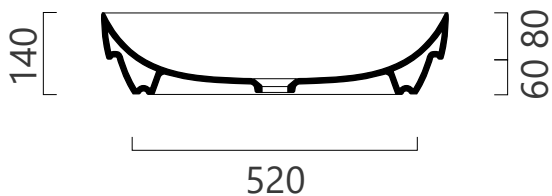

PURA

A94.98.60

aw™

Ø120 furniture's cut countertop installation

furniture's cut built-in installation