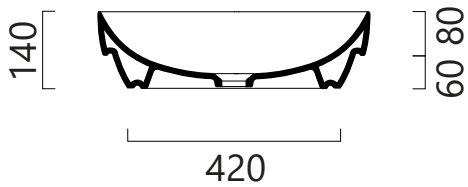

PURA

A94.98.50

aw™

Ø120 furniture's cut countertop installation

furniture's cut built-in installation