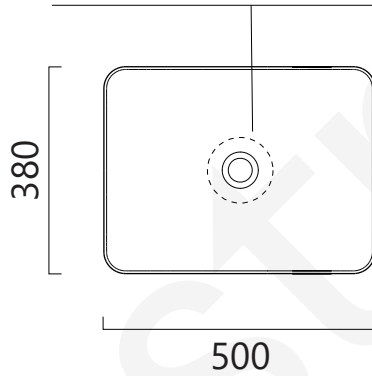

PURA

A94.98.50

aw™

Ø120 furniture's cut countertop installation

furniture's cut built-in installation