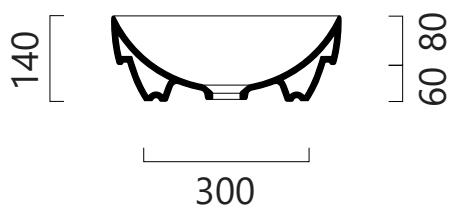

PURA

A94.98.38

aw™

Ø 120 furniture's cut countertop installation

furniture's cut built-in installation