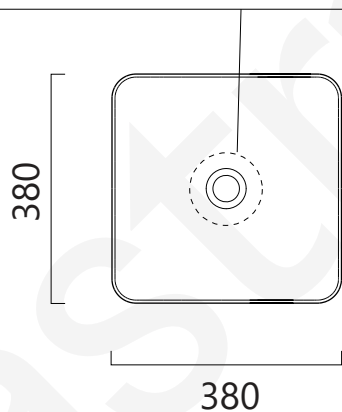

PURA

A94.98.38

aw™

Ø 120 furniture's cut countertop installation

furniture's cut built-in installation