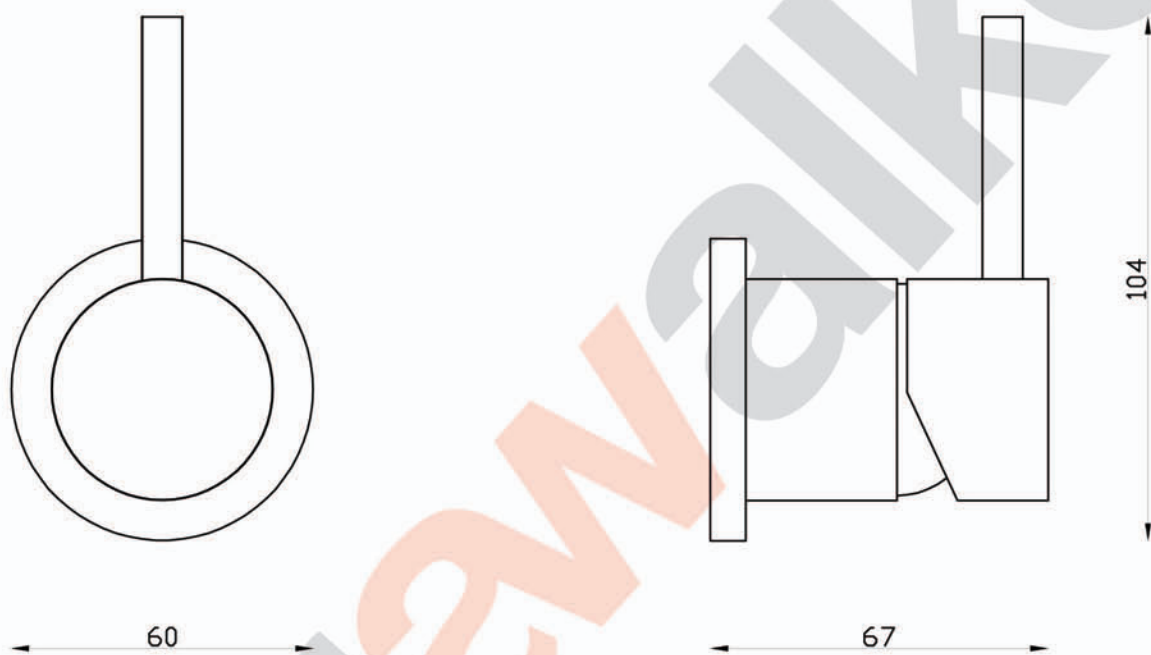

ICON

A69.48 Wall Mixer

aw™

astrawalker™

Uncompromising quality. Conceived, designed and made in Australia.

ARCHITECTURAL BATHWARE