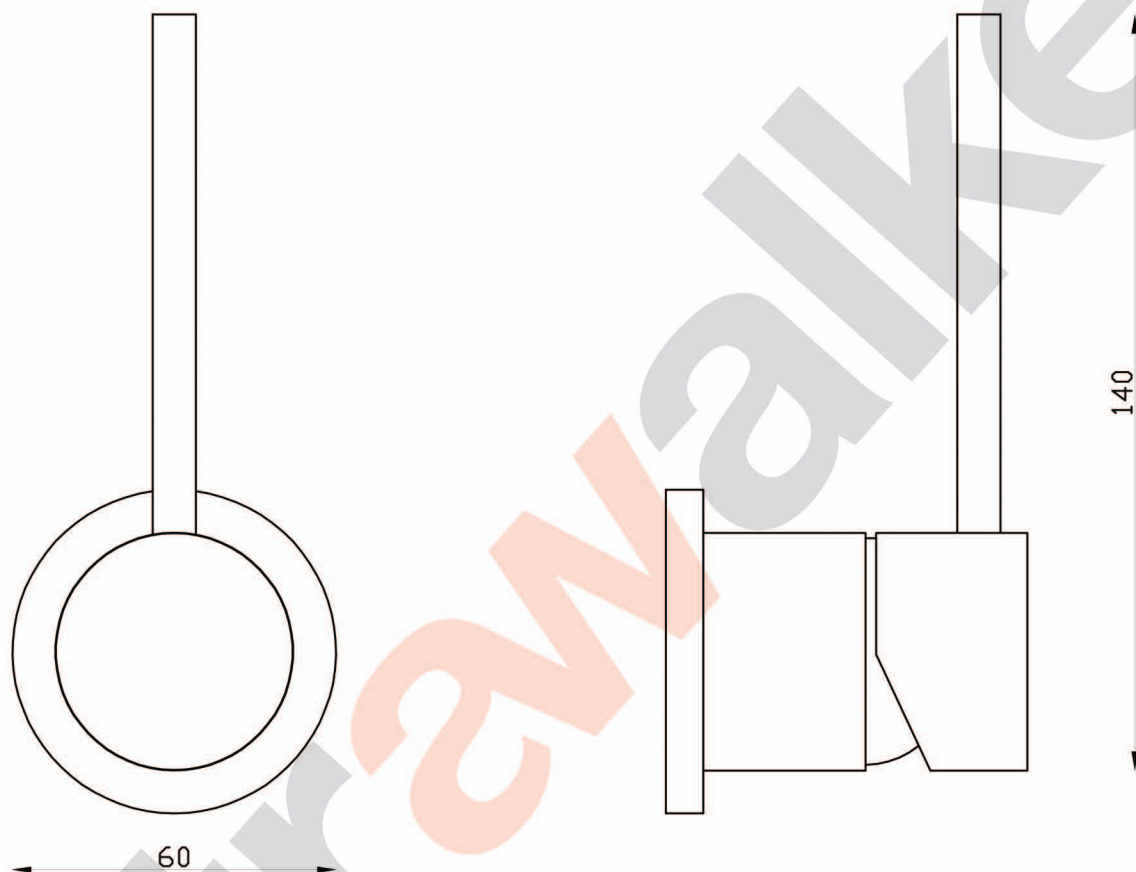

ICON

A69.48 Wall Mixer w. Extended Lever

aw™

astrawalker™

Uncompromising quality. Conceived, designed and made in Australia.

ARCHITECTURAL BATHWARE