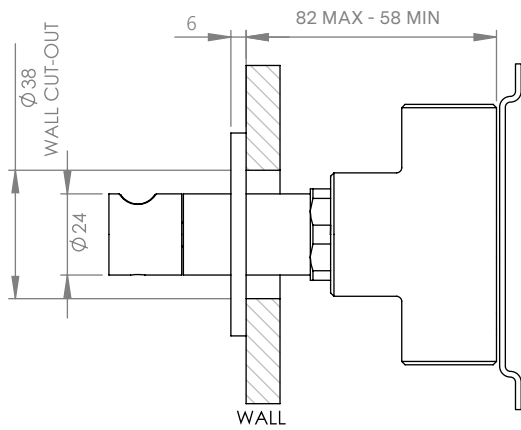

A69.48.42.V5

WALL SET WITH MULTI-FUNCTION HAND SHOWER, DIVERTER & MIXER

3 STAR/9Lpm WELS RATING

VIEW FROM FRONT

VIEW FROM BACK

A69.48.42.V5

WALL SET WITH MULTI-FUNCTION HAND SHOWER, DIVERTER & MIXER

3 STAR/9Lpm WELS RATING

DIVERTER VIEW

WALL MIXER VIEW