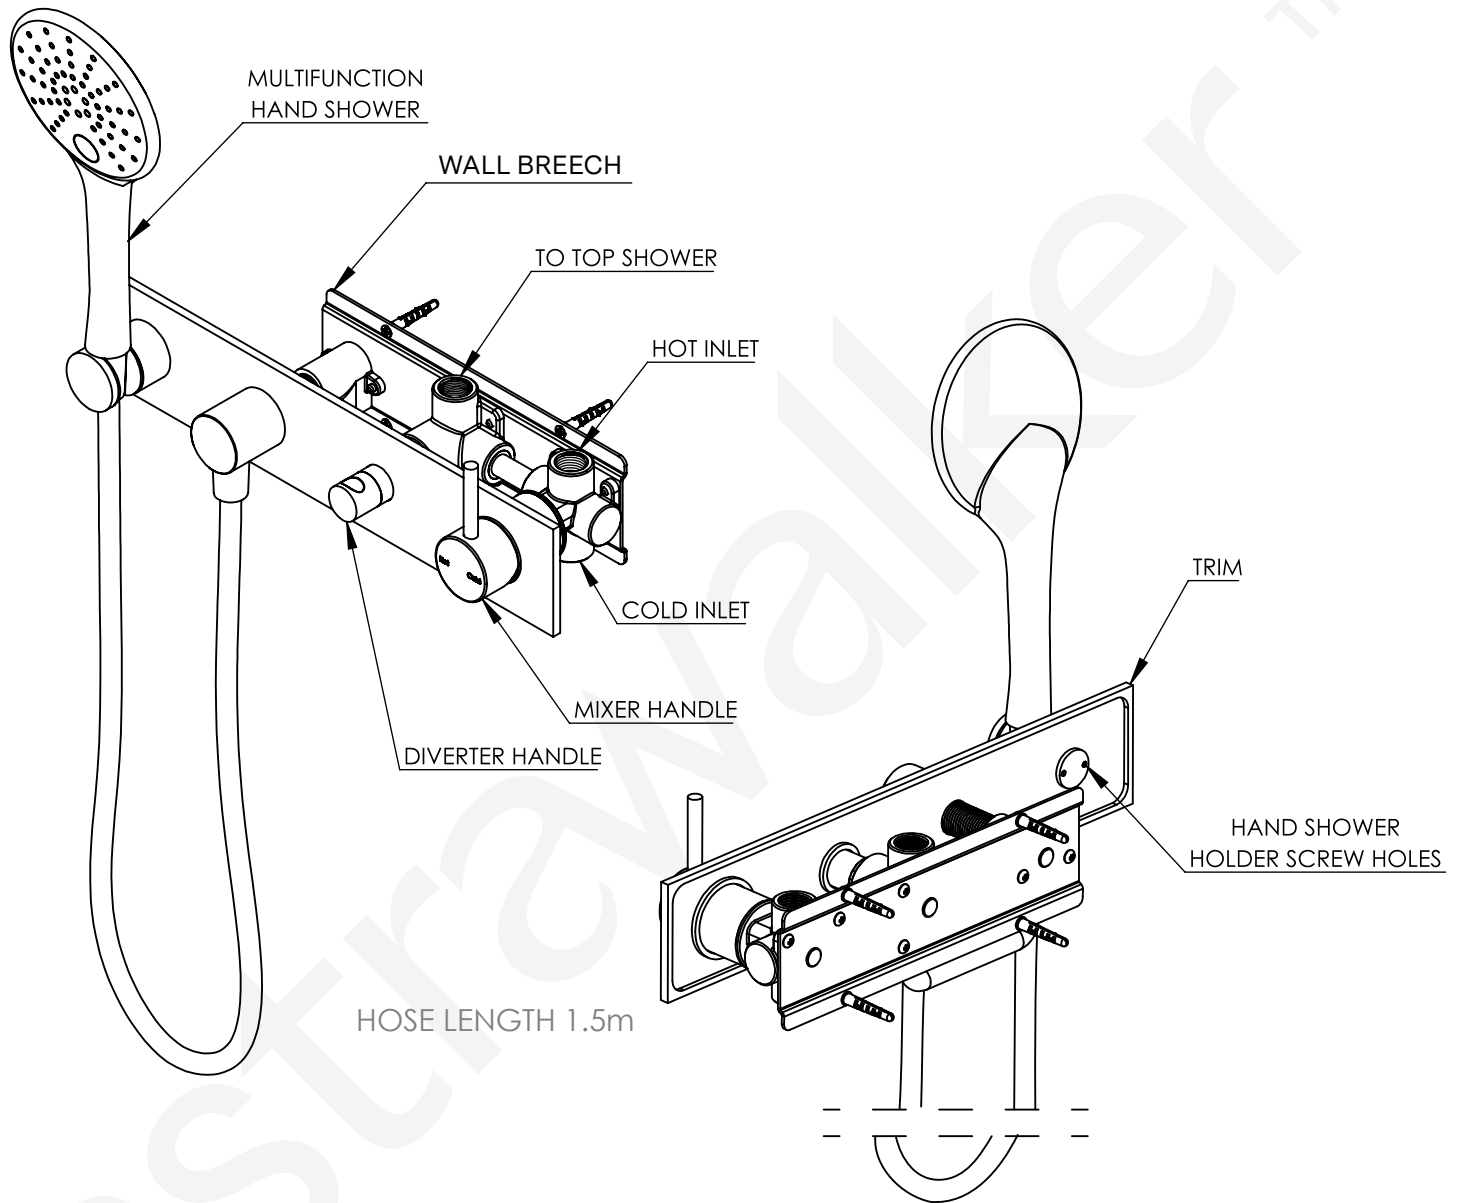

A69.48.42.V5

WALL SET WITH MULTI-FUNCTION HAND SHOWER, DIVERTER & MIXER

3 STAR/9Lpm WELS RATING

VIEW FROM FRONT

VIEW FROM BACK

A69.48.42.V5

WALL SET WITH MULTI-FUNCTION HAND SHOWER, DIVERTER & MIXER

3 STAR/9Lpm WELS RATING

DIVERTER VIEW

WALL MIXER VIEW