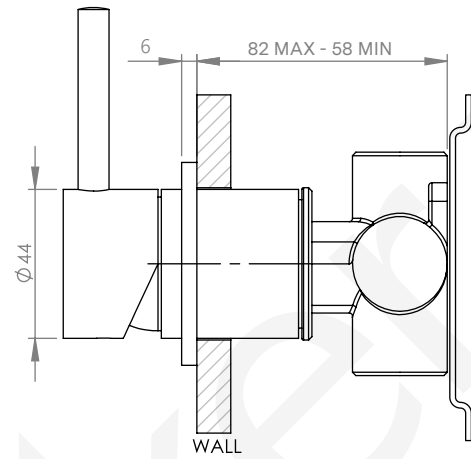

A69.48.42.V5

WALL SET WITH MULTI-FUNCTION HAND SHOWER, DIVERTER & MIXER

3 STAR/9Lpm WELS RATING

VIEW FROM FRONT

VIEW FROM BACK

A69.48.42.V5

WALL SET WITH MULTI-FUNCTION HAND SHOWER, DIVERTER & MIXER

3 STAR/9Lpm WELS RATING

DIVERTER VIEW

WALL MIXER VIEW