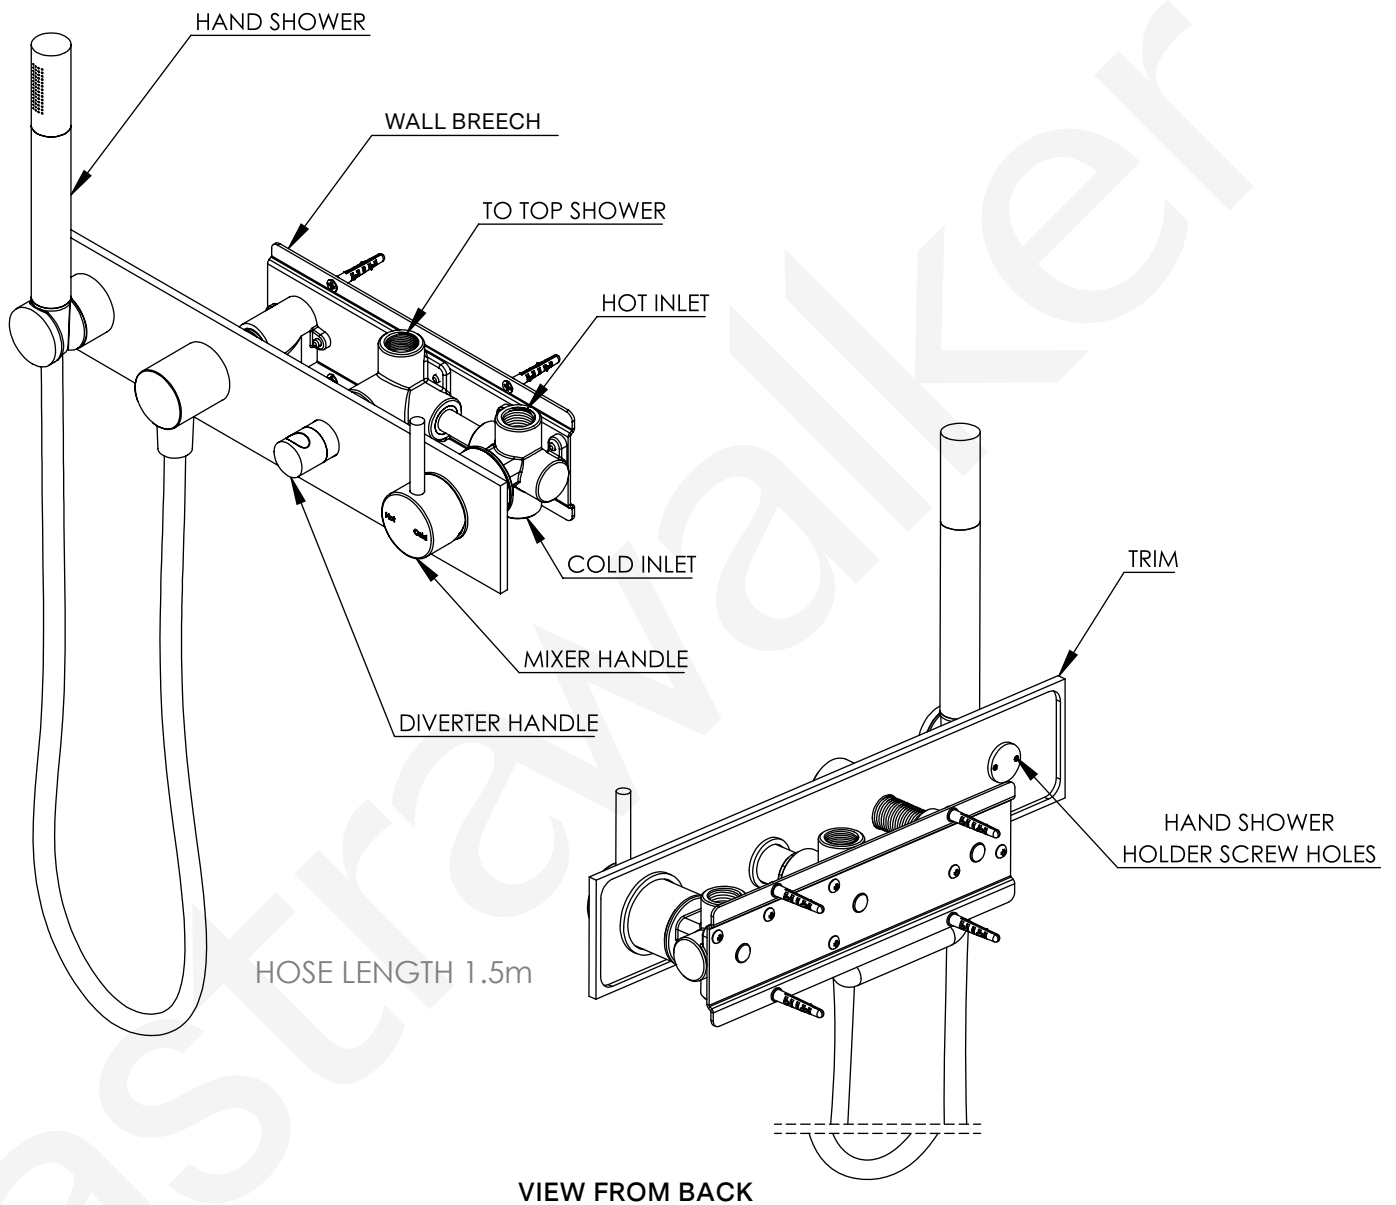

**A69.48.42.V4**

WALL SET WITH HAND SHOWER, DIVERTER & MIXER

3 STAR/9Lpm WELS RATING

VIEW FROM FRONT

**A69.48.42.V4**

WALL SET WITH HAND SHOWER, DIVERTER & MIXER

3 STAR/9Lpm WELS RATING

DIVERTER VIEW

WALL MIXER VIEW