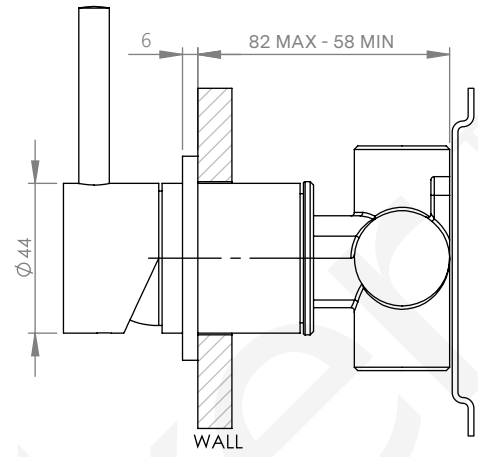

**A69.48.42.V4**

WALL SET WITH HAND SHOWER, DIVERTER & MIXER

3 STAR/9Lpm WELS RATING

VIEW FROM FRONT

**A69.48.42.V4**

WALL SET WITH HAND SHOWER, DIVERTER & MIXER

3 STAR/9Lpm WELS RATING

DIVERTER VIEW

WALL MIXER VIEW