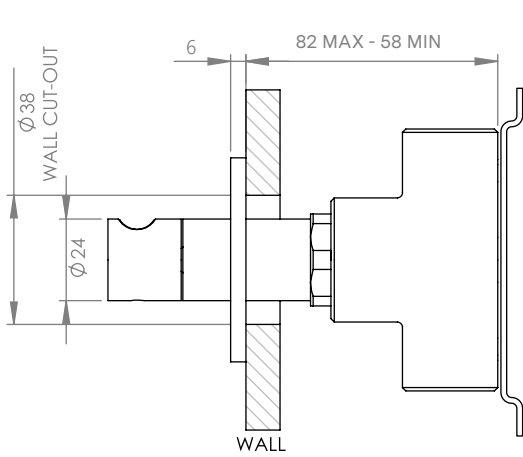

**A69.48.42.V4**

WALL SET WITH HAND SHOWER, DIVERTER & MIXER

3 STAR/9Lpm WELS RATING

VIEW FROM FRONT

**A69.48.42.V4**

WALL SET WITH HAND SHOWER, DIVERTER & MIXER

3 STAR/9Lpm WELS RATING

DIVERTER VIEW

WALL MIXER VIEW