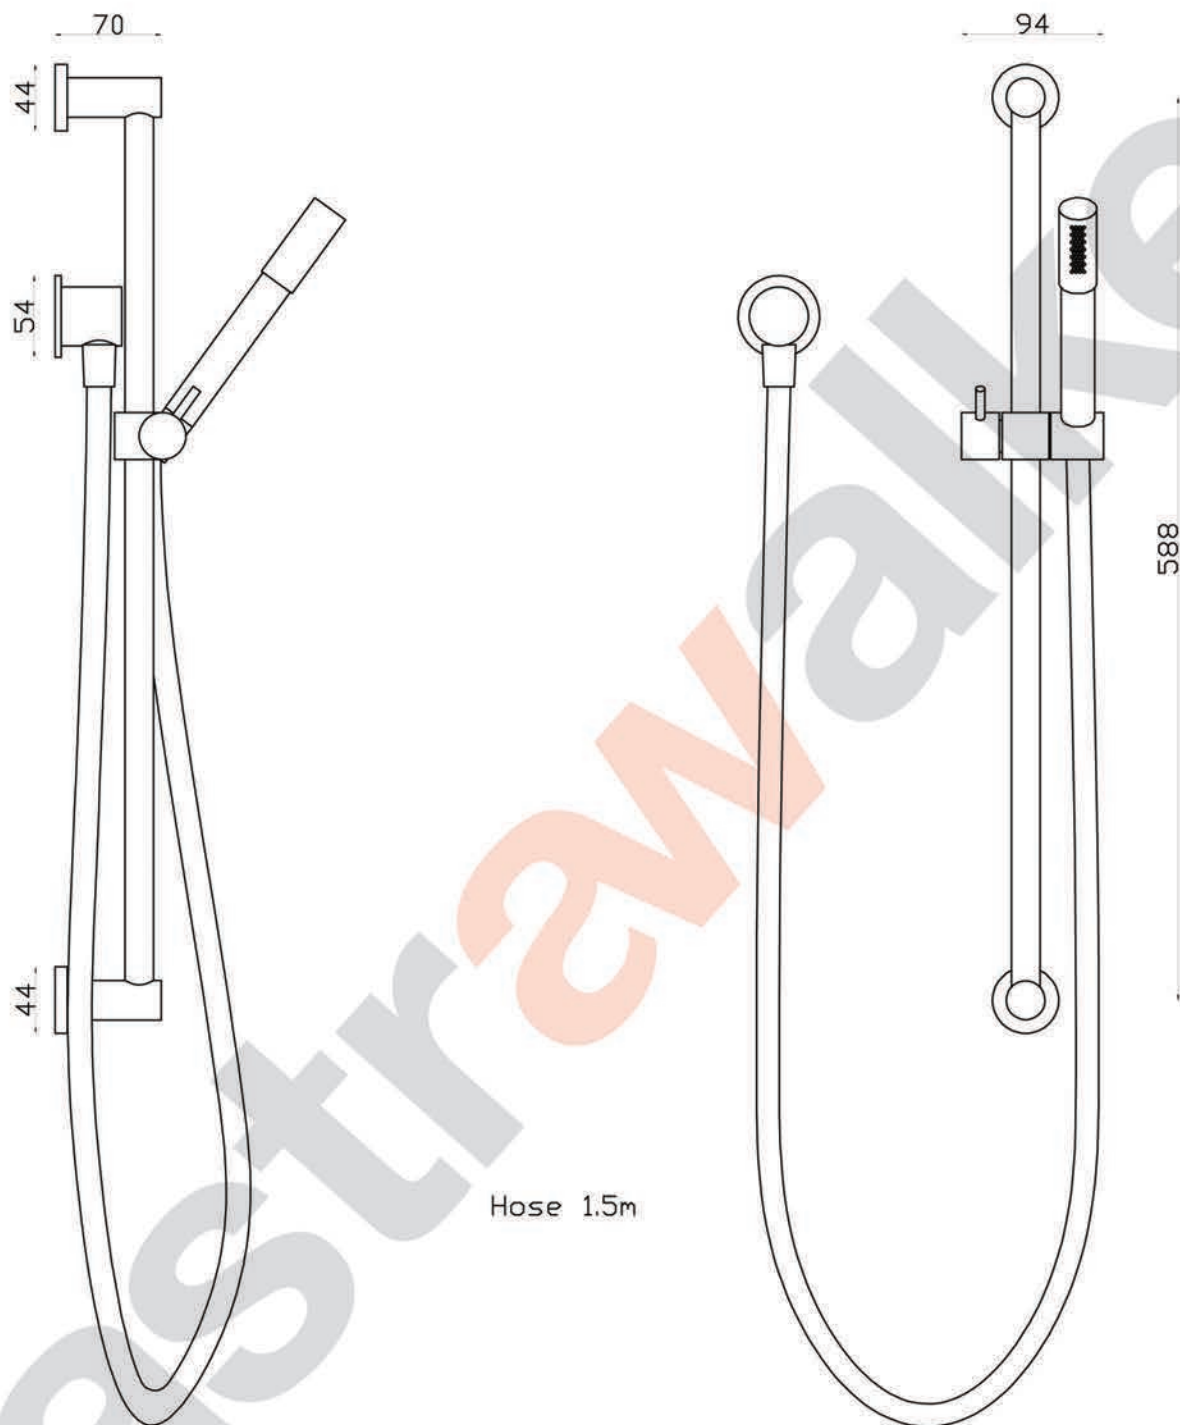

ICON

A69.43 Slider Bar and Hand Shower Set

aw™

astrawalker™

Uncompromising quality. Conceived, designed and made in Australia.

ARCHITECTURAL BATHWARE