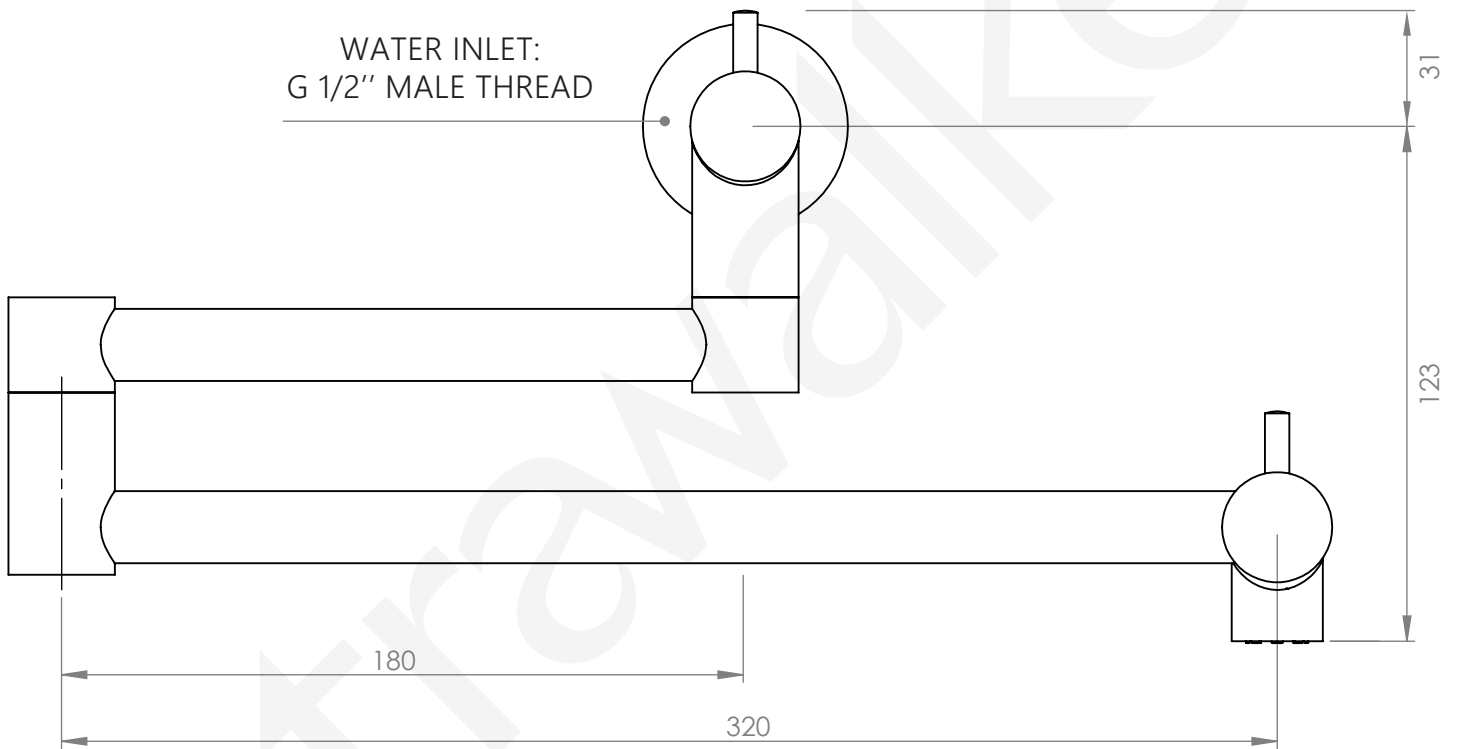

A69.26

POT FILLER

NOTE: 534mm OVERALL REACH FROM WALL