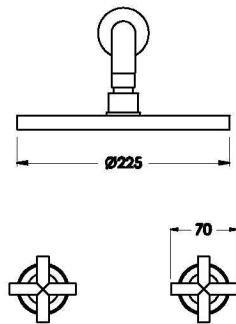

Brodware

CITY PLUS SHOWER SET WITH 225MM ROSE AND CROSS HANDLES

1.9711.00.2.XX

PRODUCT DIMENSIONS:

Front view

Side view:

Topview:

XX suffix indicates finish – SEE WEBSITE FOR COLOUR CODE
Dimensions subject to change without notice
All dimensions are approximate
A = approximate distance
Copyright ©Brodware 2021