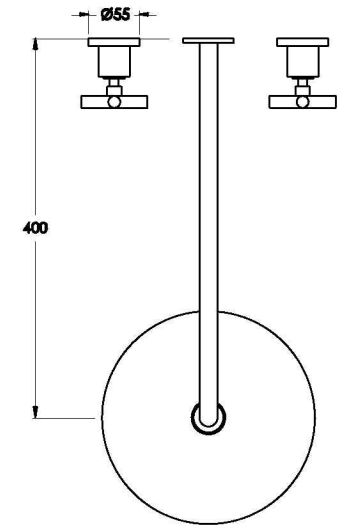

Brodware

CITY PLUS SHOWER SET WITH 225MM ROSE AND CROSS HANDLES

1.9711.00.2.XX

PRODUCT DIMENSIONS:

Front view

Side view:

Topview:

XX suffix indicates finish – SEE WEBSITE FOR COLOUR CODE
Dimensions subject to change without notice
All dimensions are approximate
A = approximate distance
Copyright ©Brodware 2021