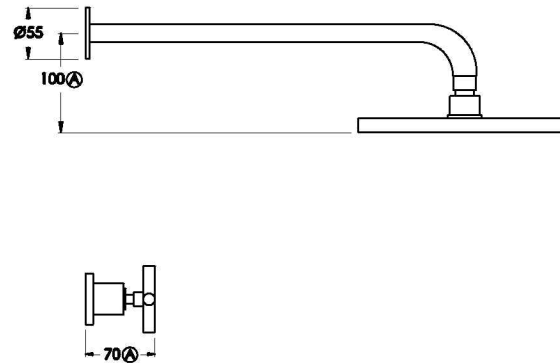

Brodware

CITY PLUS SHOWER SET WITH 225MM ROSE AND CROSS HANDLES

1.9711.00.2.XX

PRODUCT DIMENSIONS:

Front view

Side view:

Topview:

XX suffix indicates finish – SEE WEBSITE FOR COLOUR CODE
Dimensions subject to change without notice
All dimensions are approximate
A = approximate distance
Copyright ©Brodware 2021