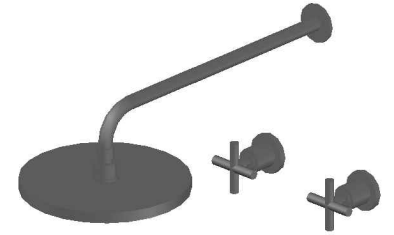

Brodware

CITY PLUS SHOWER SET WITH 225MM ROSE AND CROSS HANDLES

1.9711.00.2.XX

PRODUCT DIMENSIONS:

Front view

Side view:

Topview:

XX suffix indicates finish – SEE WEBSITE FOR COLOUR CODE
Dimensions subject to change without notice
All dimensions are approximate
A = approximate distance
Copyright ©Brodware 2021