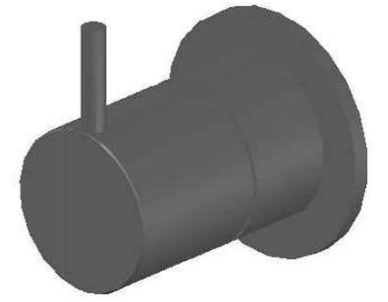

## MINIM WALL MIXER

1.9448.00.0.XX

### PRODUCT DIMENSIONS:

Front view:

Side view:

Top view: