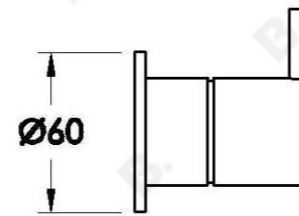

## MINIM WALL MIXER

1.9448.00.0.XX

### PRODUCT DIMENSIONS:

Front view:

Side view:

Top view: