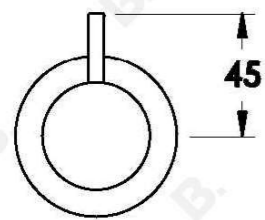

MINIM DIVERTER

1.9441.00.3.XX

PRODUCT DIMENSIONS:

Front view:

Side view:

Top view: