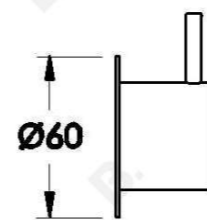

MINIM DIVERTER

1.9441.00.3.XX

PRODUCT DIMENSIONS:

Front view:

Side view:

Top view: