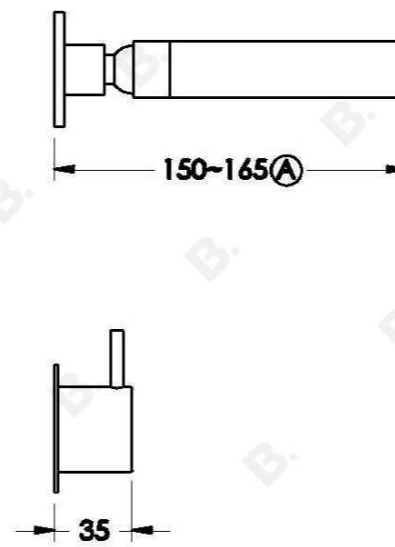

## MINIM SHOWER SET

1.9410.00.3.XX

### PRODUCT DIMENSIONS:

Front view:

Side view:

Top view: