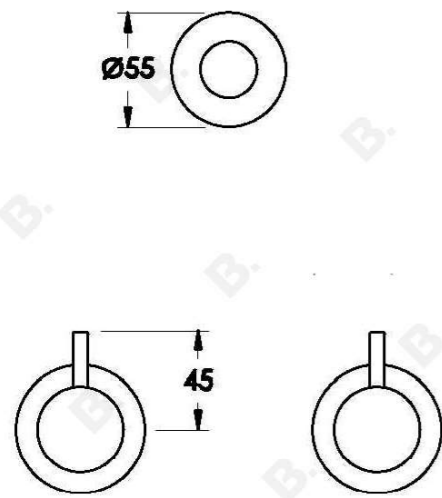

## MINIM SHOWER SET

1.9410.00.3.XX

### PRODUCT DIMENSIONS:

Front view:

Side view:

Top view: