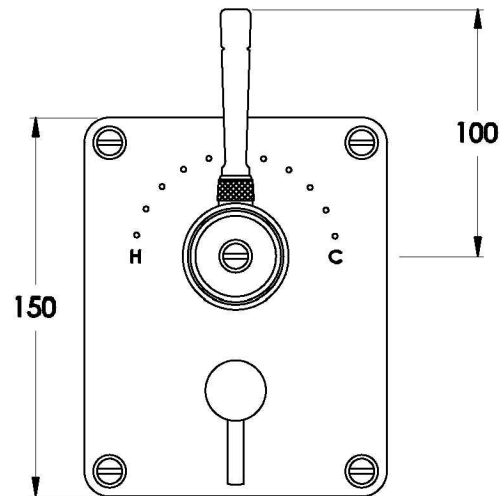

INDUSTRICA WALL MIXER DIVERTER WITH METAL LEVER

1.6748.05.0.XX

PRODUCT DIMENSIONS:

Front view

Side view:

Top view: