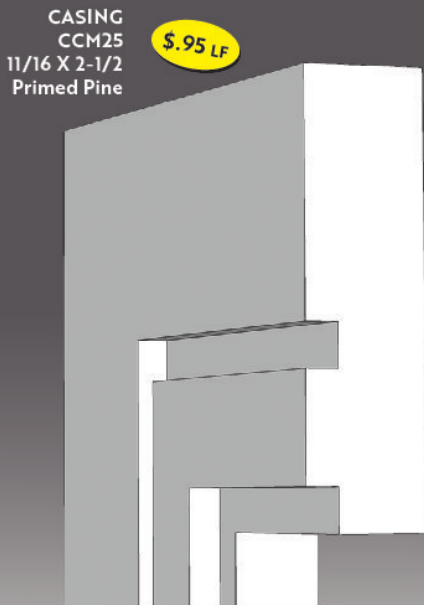

CONTEMPO

modern design | commodity pricing

Speed Casing
Built In Back Band Look,
Save On Labor
And Materials

CASING