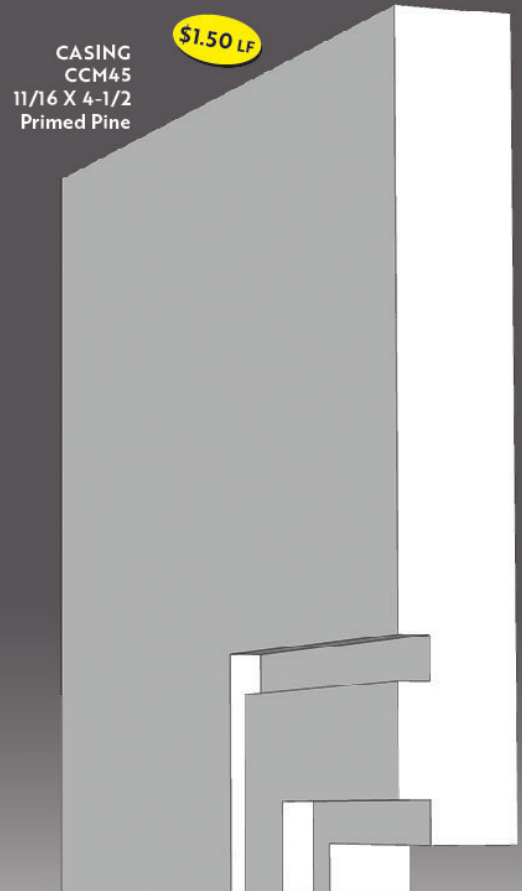

CONTEMPO

modern design | commodity pricing

Speed Casing
Built In Back Band Look,
Save On Labor
And Materials

CASING