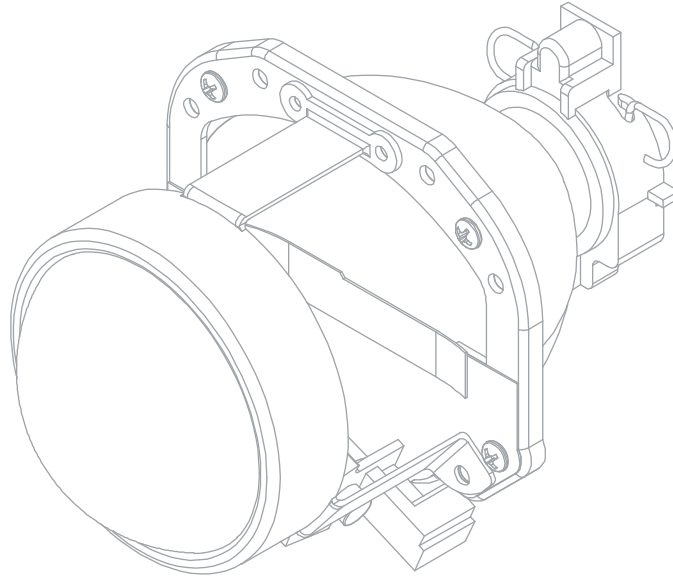

THE AUTOMOTIVE LIGHTING BENCHMARK

PART #:
47264

INSTALLATION GUIDE

EVOX-R

A: 1x

B: 2x

C: 1x

WARNING: By reading this document, I agree it is only to be used as an educational guide. Morimoto Lighting makes no guarantee on any finished results, nor are they to be held responsible for any damage, misuse, or personal injuries. Use at your own risk. If you are unable to clearly understand and adapt the information below to your own application, professional installation is recommended.

PROFESSIONAL INSTALLATION RECOMMENDED

SPECIAL INSTALLATION NOTE

SCHEMATIC

-END-