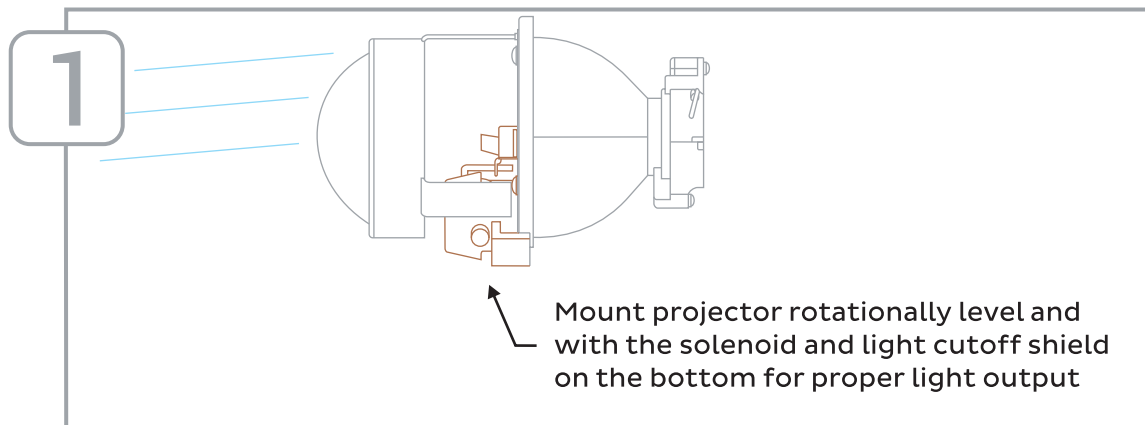

WARNING: By reading this document, I agree it is only to be used as an educational guide. Morimoto Lighting makes no guarantee on any finished results, nor are they to be held responsible for any damage, misuse, or personal injuries. Use at your own risk. If you are unable to clearly understand and adapt the information below to your own application, professional installation is recommended.

PROFESSIONAL INSTALLATION RECOMMENDED

SPECIAL INSTALLATION NOTE