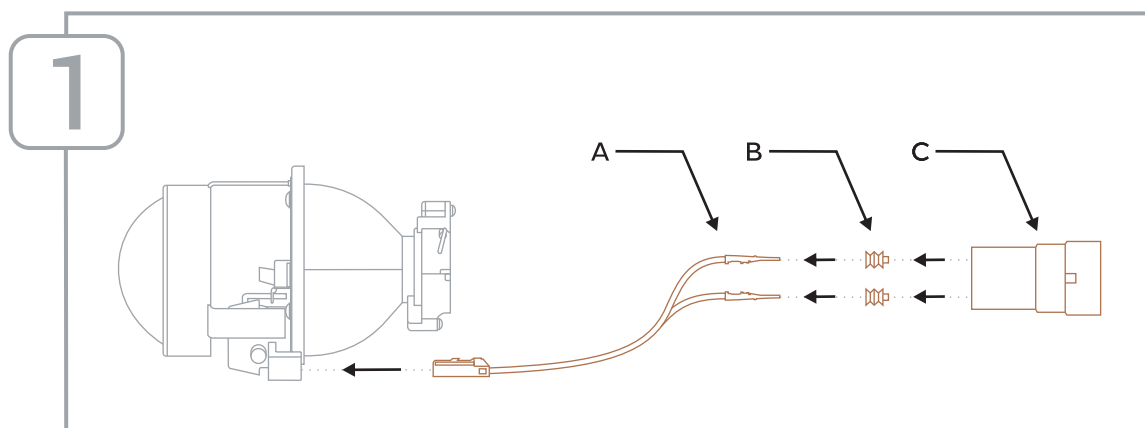

WARNING: By reading this document, I agree it is only to be used as an educational guide. Morimoto Lighting makes no guarantee on any finished results, nor are they to be held responsible for any damage, misuse, or personal injuries. Use at your own risk. If you are unable to clearly understand and adapt the information below to your own application, professional installation is recommended.

PROFESSIONAL INSTALLATION RECOMMENDED

SPECIAL INSTALLATION NOTE

SCHEMATIC

-END-