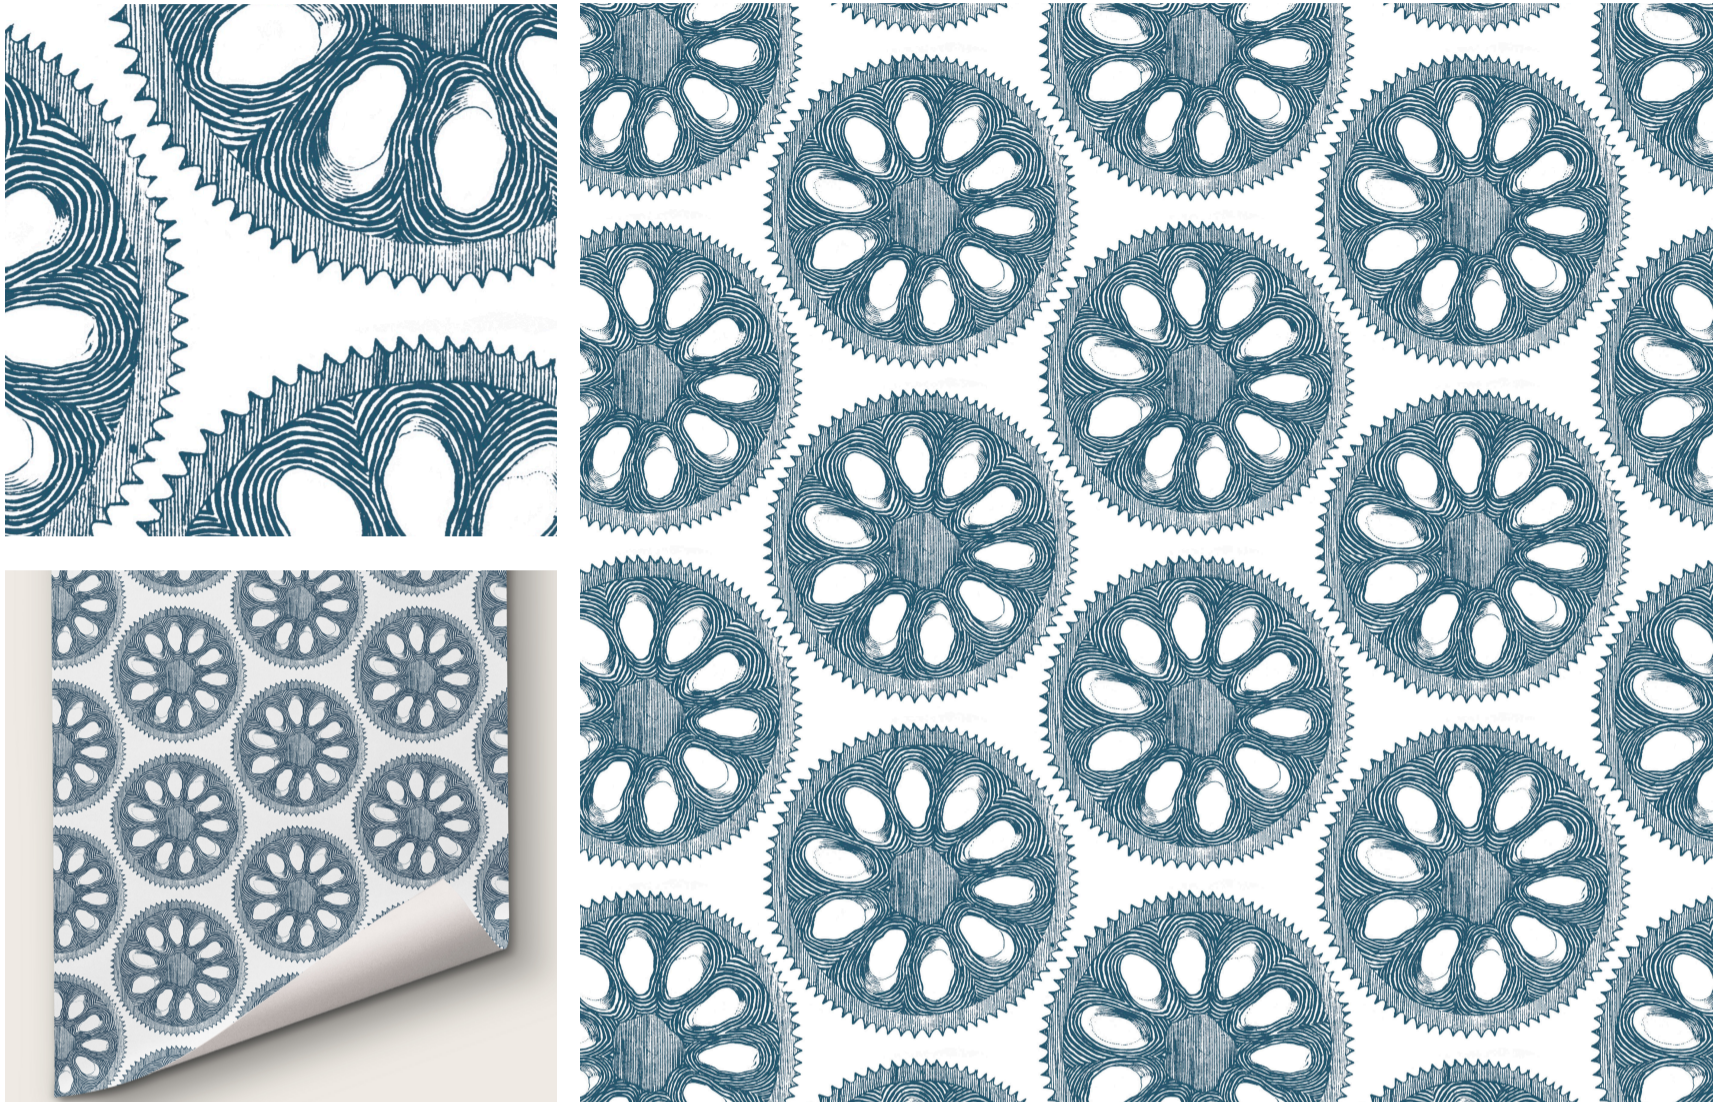

abnormals
anonymous

WALLPAPER

Wheel of Fortune

In Deep End

DETAILS

Printed on coated paper

Width: Trims to 35" wide

Vertical Repeat: 21"

Match: Straight

Sold by: Linear yard, 5 yard minimum

Made to order in CA

Fire Rating: Class A, ASTM-E84

Delivered untrimmed, professional installation recommended

Care: Gently clean with a slightly damp cloth and mild soap