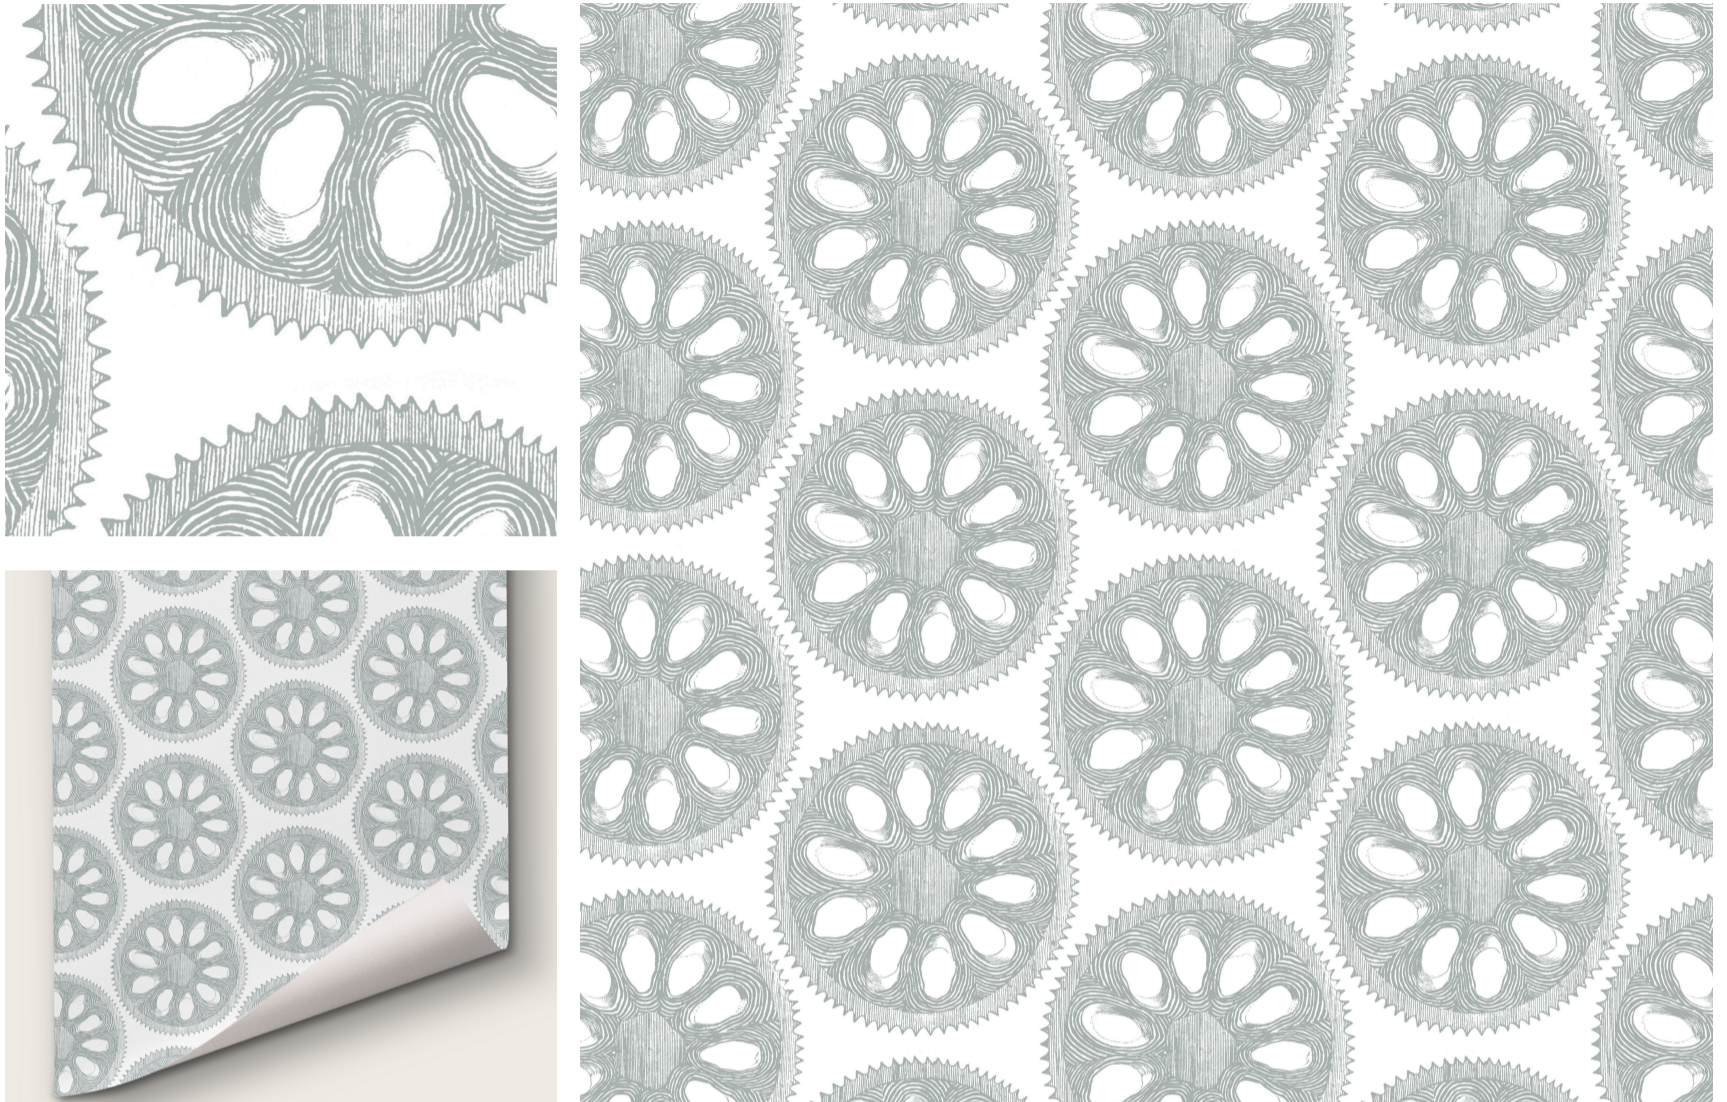

abnormals
anonymous

WALLPAPER

Wheel of Fortune

In Concrete Jungle

DETAILS

Printed on coated paper

Width: Trims to 35" wide

Vertical Repeat: 21"

Match: Straight

Sold by: Linear yard, 5 yard minimum

Made to order in CA

Fire Rating: Class A, ASTM-E84

Delivered untrimmed, professional installation recommended

Care: Gently clean with a slightly damp cloth and mild soap