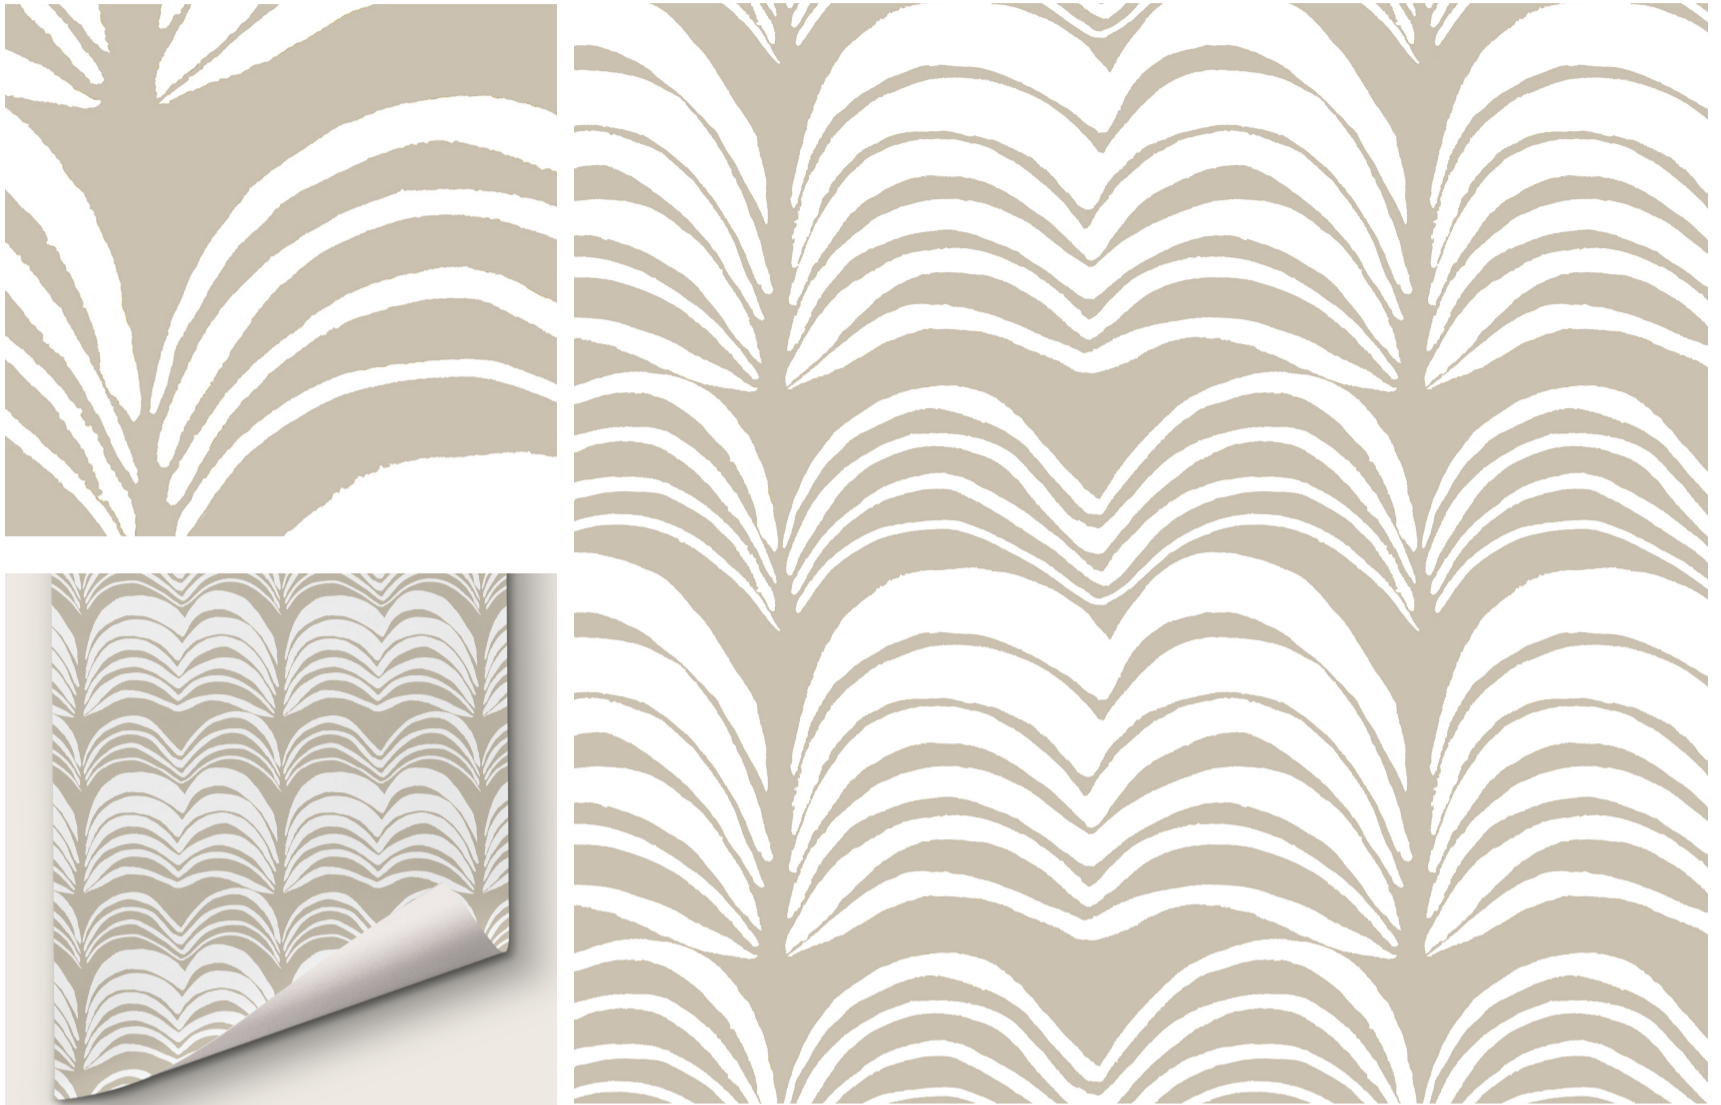

ā B N O R M ā L S
A N O N Y M O U S

WALLPAPER

Wavelength

In Days of Our Lives

DETAILS

Printed on clay coated paper

Width: Trims to 47" wide

Vertical Repeat: 21"

Match: Straight

Sold by: Linear yard, 5 yard minimum

Made to order in CT

Fire Rating: Class A, ASTM-E84

Delivered untrimmed, professional installation recommended

Care: Clean with mild soap and warm water only