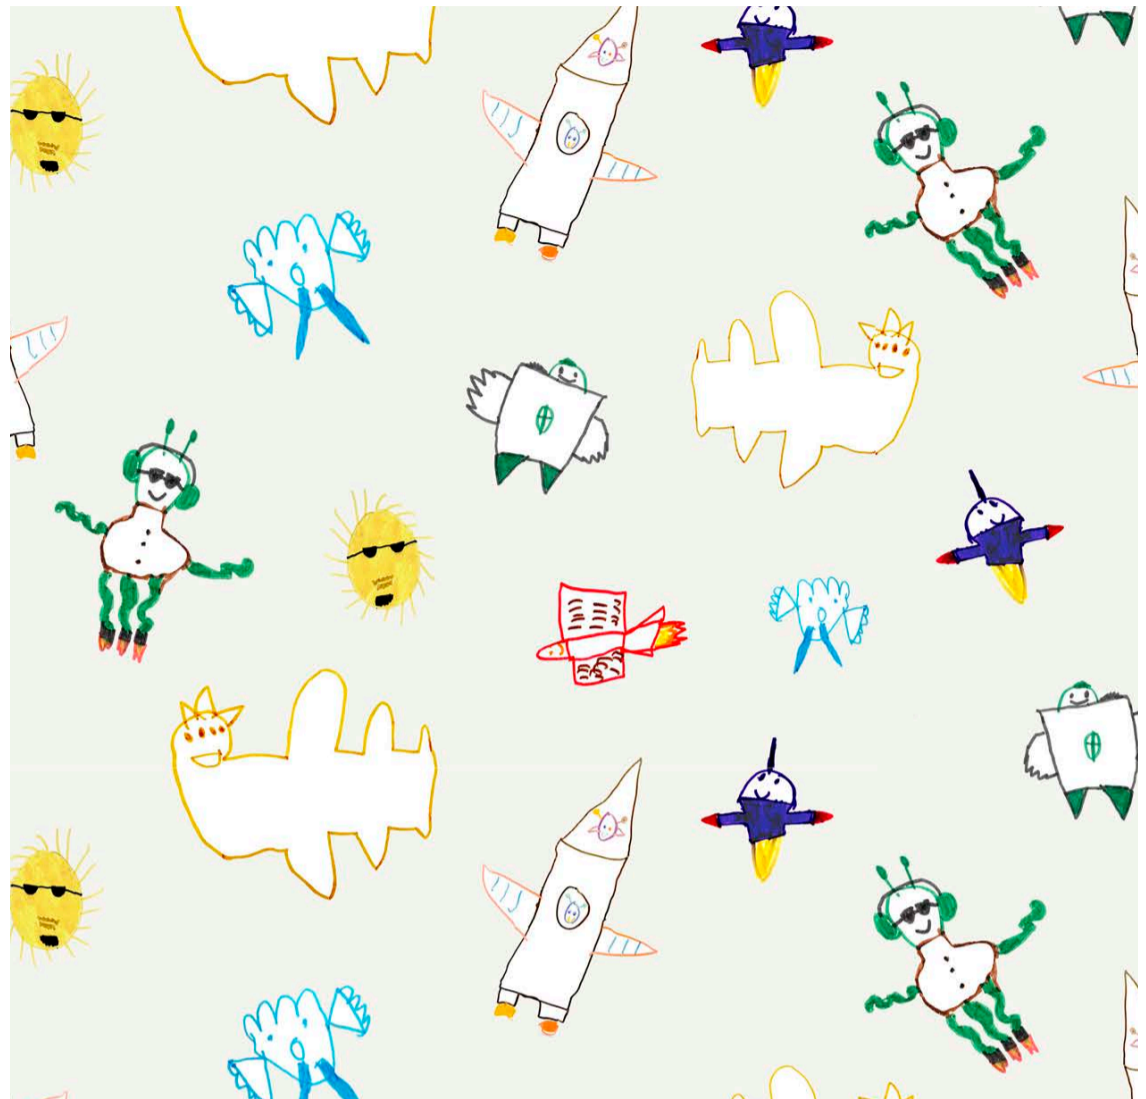

abnormals
anonymous

WALLPAPER

Planet Chillin

In Milky Way

DETAILS

Printed on clay coated paper

Width: Trims to 51" wide

Vertical Repeat: 33.5"