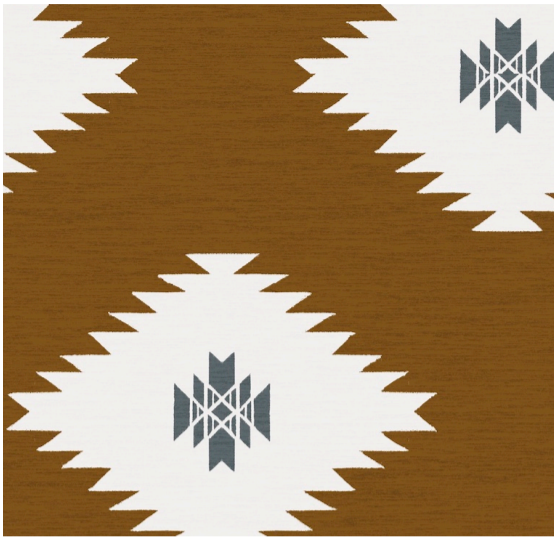

ā B N O R M ā L S
A N O N Y M O U S

WALLPAPER

Sawtooth

In Chipmunk

DETAILS

Printed on clay coated paper

Width: Trims to 27" wide

Vertical Repeat: 15.25"

Match: Straight

Sold by: Linear yard, 5 yard minimum

Made to order in CT

Fire Rating: Class A, ASTM-E84

Delivered untrimmed, professional installation recommended

Care: Clean with mild soap and warm water only