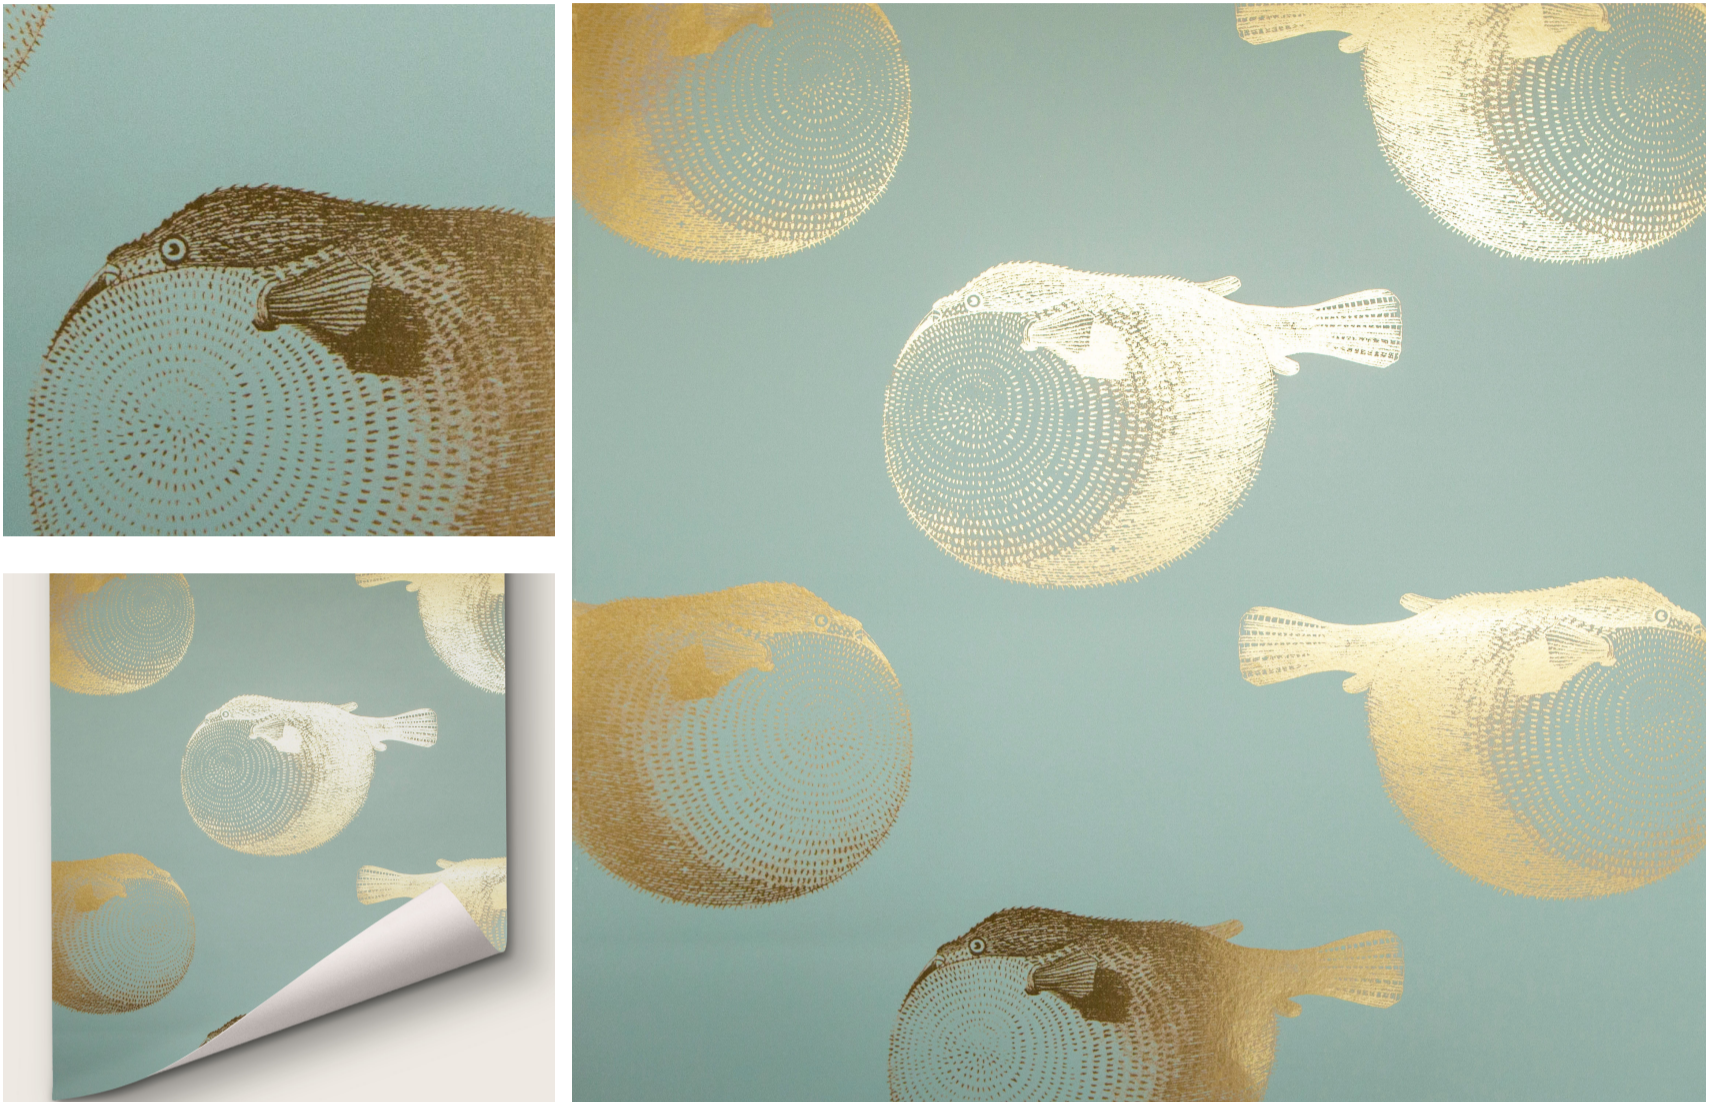

ā B N O R M ā L S
A N O N Y M O U S

WALLPAPER

Mr. Blow
In Goldfinger

DETAILS

Printed on Type II mylar

Width: Trims to 51" wide

Vertical Repeat: 13"

Match: Straight