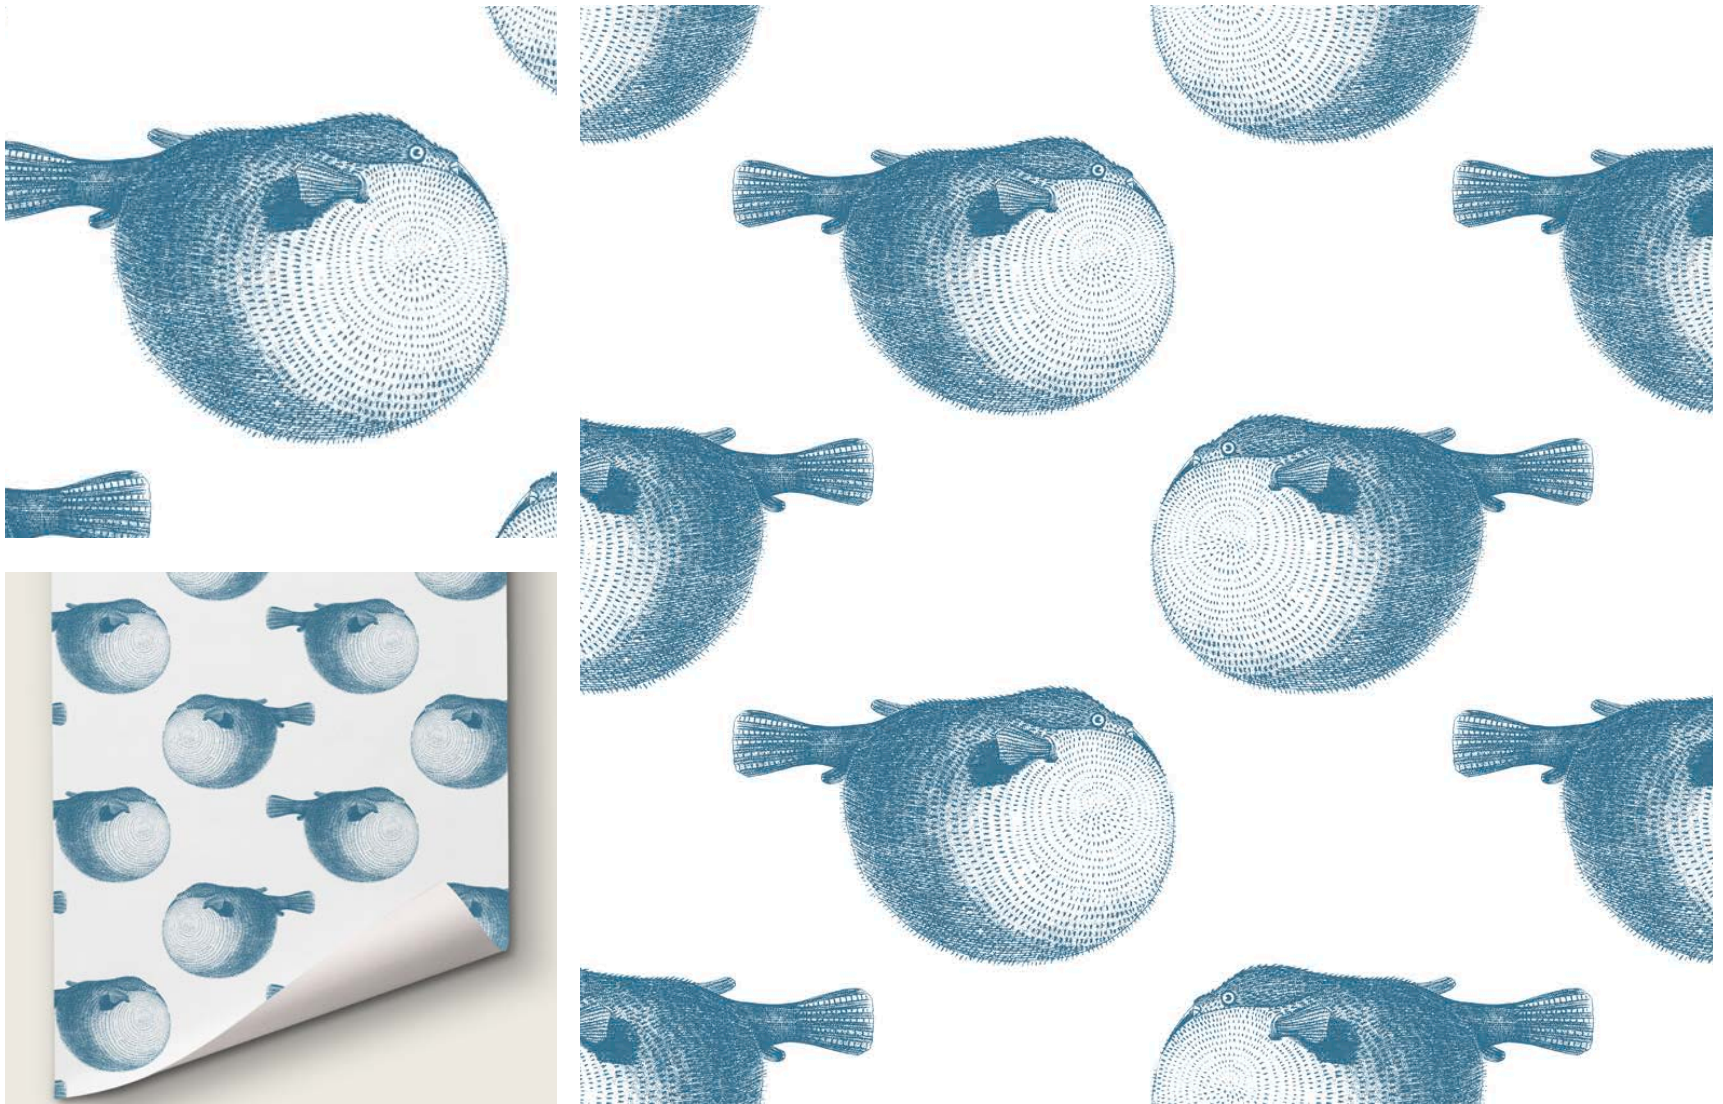

ā B N O R M ā L S  
A N O N Y M O U S

WALLPAPER

Mr. Blow  
In Blueprint

DETAILS

Printed on coated paper

Width: Trims to 51" wide

Vertical Repeat: 13"

Match: Straight