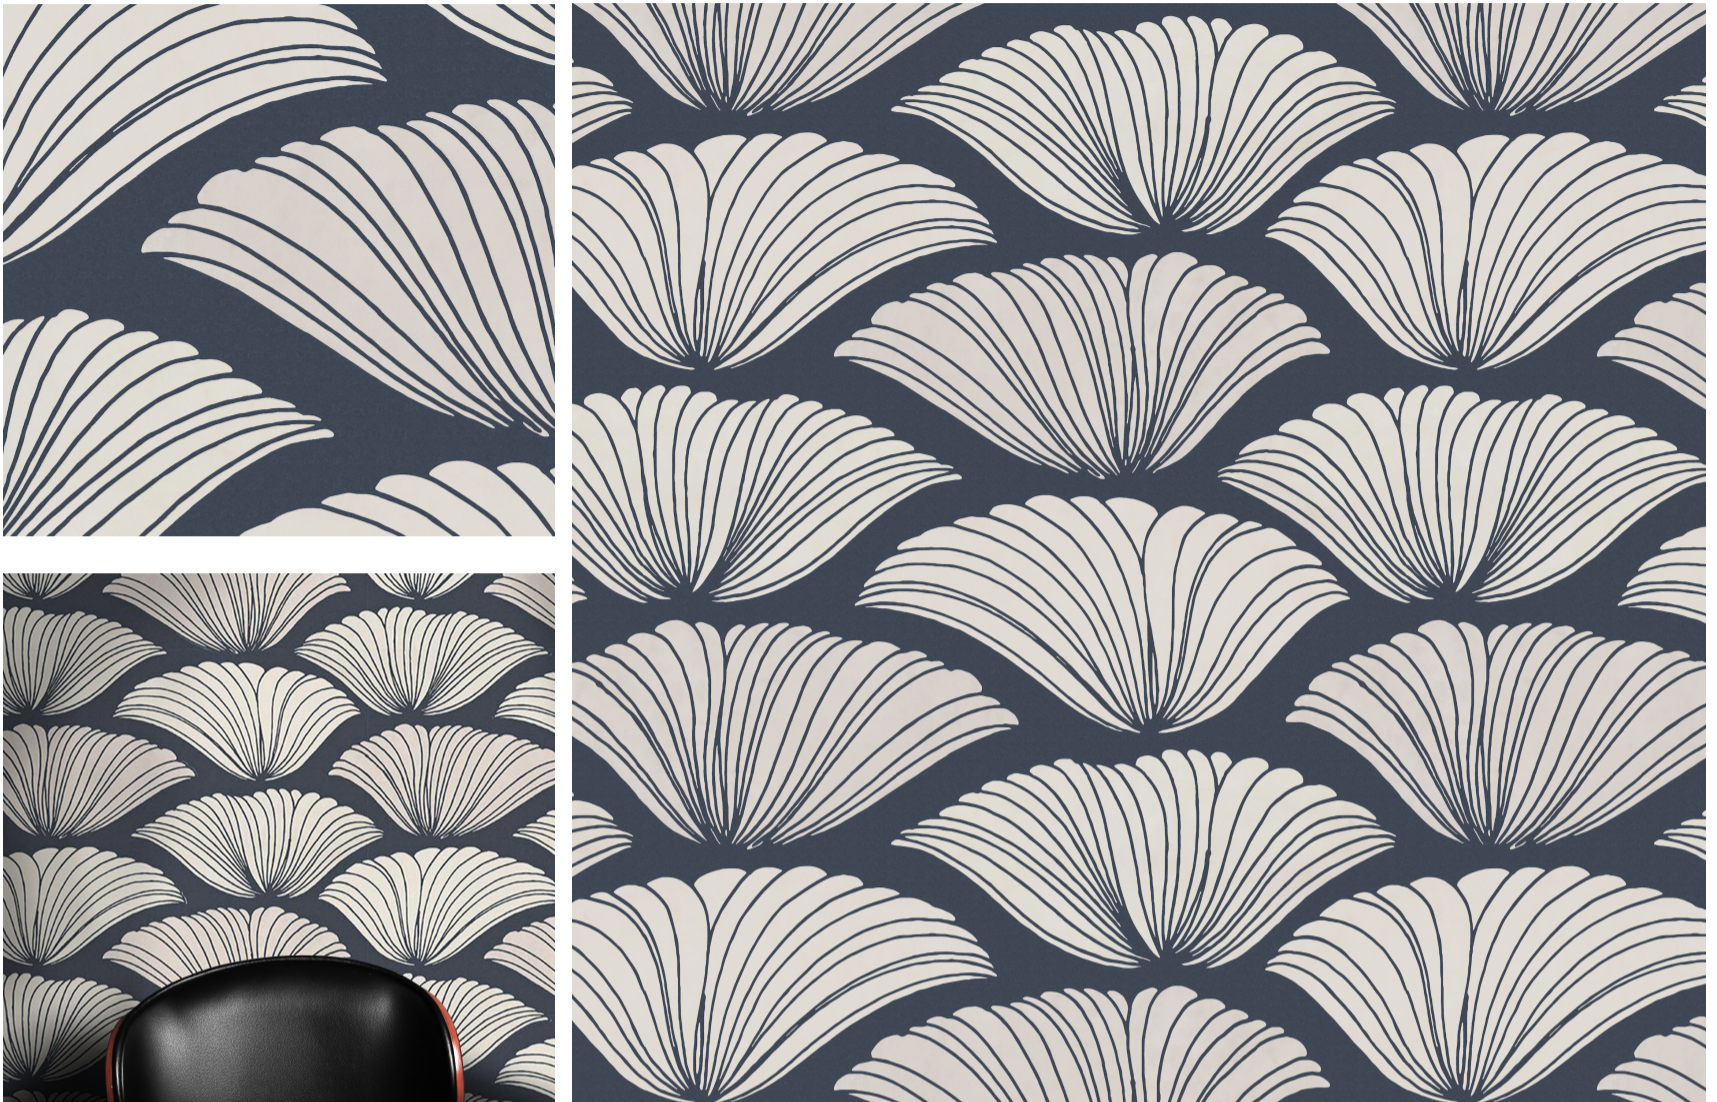

ABNORMALS
ANONYMOUS

WALLPAPER

Love You More

In Cafe Noir

DETAILS

Printed on clay coated paper

Width: Trims to 50" wide

Vertical Repeat: 24"

Match: Straight

Sold by: Linear yard, 5 yard minimum

Made to order in CT

Fire Rating: Class A, ASTM-E84

Delivered untrimmed, professional installation recommended

Care: Clean with mild soap and warm water only