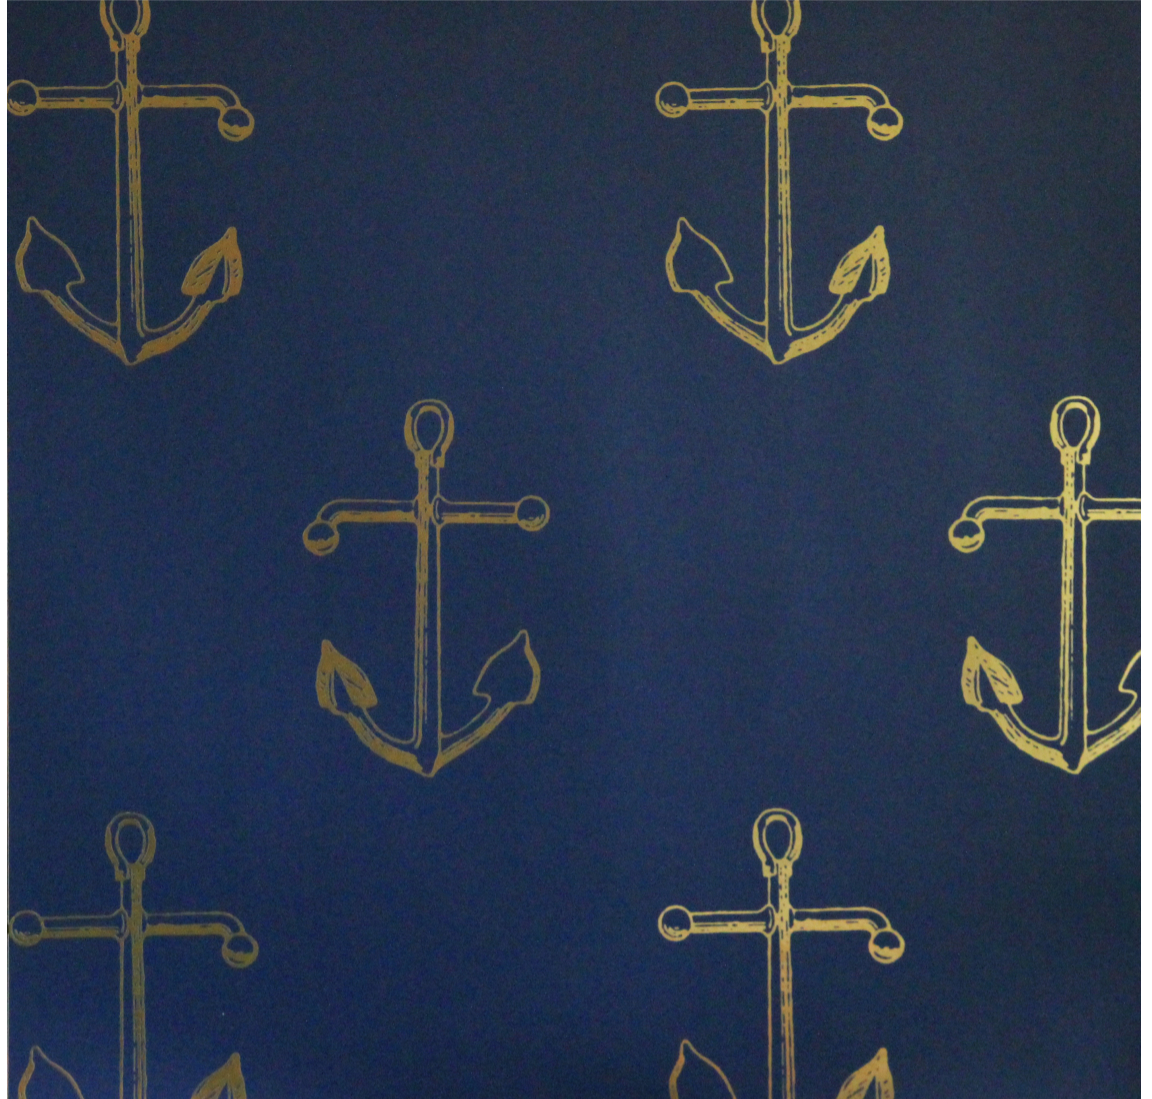

ā B N O R M ā L S  
A N O N Y M O U S

WALLPAPER

# Holden

In Captain Nemo

---

DETAILS

---

Printed on Type II mylar

---

Width: Trims to 40.75" wide

---

Vertical Repeat: 10"

---

Match: Straight

---

Sold by: Linear yard, 5 yard minimum

---

Made to order in CA