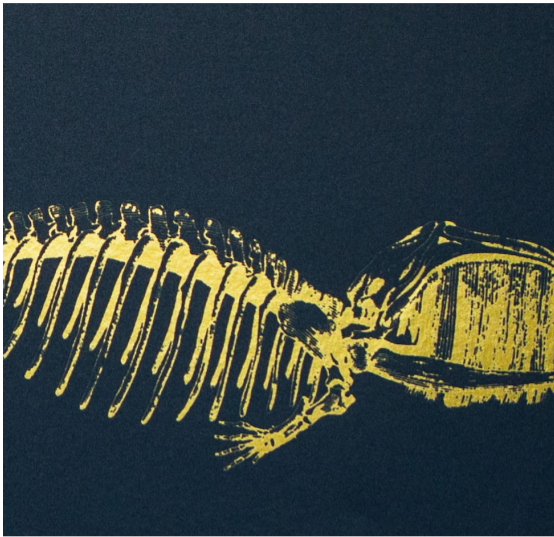

abnormals anonymous

WALLPAPER

Bruce

In Captain Nemo

DETAILS

Printed on Type II mylar

Width: Trims to 34" wide

Vertical Repeat: 10"

Match: Straight

Sold by: Linear yard, 5 yard minimum

Made to order in CA

Fire Rating: Class A, ASTM-E84

Delivered untrimmed, professional installation recommended

Care: Clean with damp cloth or sponge

NOTES: