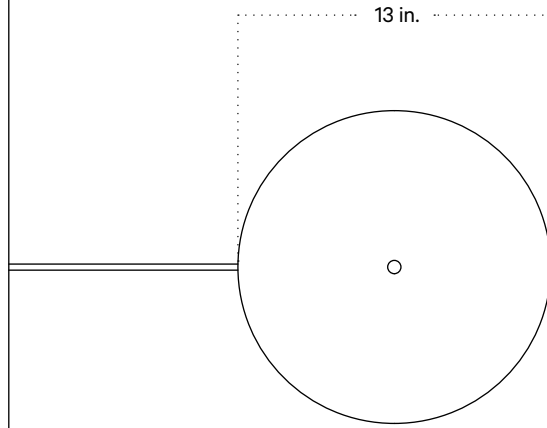

In Common With

Arundel Low Table Lamp
Technical Specifications

Arundel Low Table Lamp

Technical Specifications

Materials	Steel
Product weight	9 lbs
Lead time	3 days
Bulbs included (3)	E12 / 120V / 4.0 W / 220 lm 2200 K - 3000 K / warm on dim
Dimmer	Integrated dimmer switch
Cord length	10 feet
Max wattage	30 W
Certifications	UL listed, damp-rated

Notes

1. A rotary dimmer switch is located on the base of the fixture.
2. This table lamp comes with a 10-foot black cord; length and color are not customizable.

Updated September 22, 2023

Front View

Top View