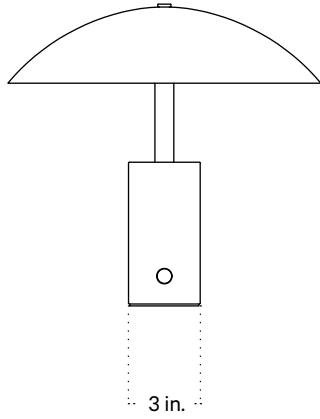

In Common With

Arundel Low Table Lamp
Technical Specifications

Arundel Low Table Lamp

Technical Specifications

Materials	Steel
Product weight	9 lbs
Lead time	3 days
Bulbs included (3)	E12 / 120V / 4.0 W / 220 lm 2200 K - 3000 K / warm on dim
Dimmer	Integrated dimmer switch
Cord length	10 feet
Max wattage	30 W
Certifications	UL listed, damp-rated

Notes

1. A rotary dimmer switch is located on the base of the fixture.
2. This table lamp comes with a 10-foot black cord; length and color are not customizable.

Updated September 22, 2023

Front View

Top View