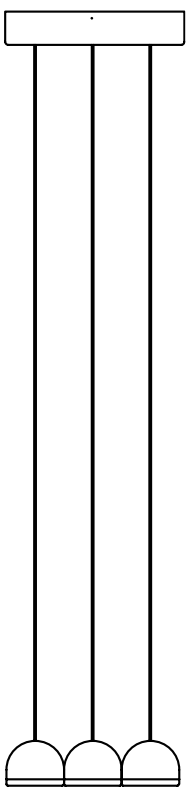

# Hutchison 03

Hutchison is the thoughtful study of soft curves and hard lines—a rivalry of vertical and horizontal forces and a play of scale and repetition. Alone, it self-defines as a frank, decorative pendant light. In multiples, it evokes the iconic patterns of Middle Eastern archways and Roman terracotta roofs

<b>TYPE</b>	Suspension
<b>CONSTRUCTION</b>	Powder coated or polished aluminum body PMMA frosted diffuser Polyester cord
<b>SPECIFICATIONS</b>	Source: LED array, integrated Power consumption: 15W Lumen output: 3000K - 1329lm 2700K - 1236lm  Colour rendering index: ≥90 CRI Colour consistency: 3 SDCM Expected lifetime: ≥50 000h
<b>CONTROL</b>	120/277V on/off, 0-10V, or phase dimming (120V only) 220-240V: On/Off, Phase Dimming
<b>CORD LENGTH</b>	108" / 275 cm
<b>WEIGHT</b>	5.1lbs / 2.4Kg
<b>CERTIFICATIONS</b>	     IP20
<b>WARRANTY</b>	2 years

5" / 13 cm

9.5" / 24 cm

variable height  
108" / 275 cm provided

7.75" / 20 cm

1.75" / 45 cm

1.7" / 4 cm

6.8" / 18 cm

\*dimensions are approximate and may vary slightly

## CORD

**BK**  
Black

**WH**  
White