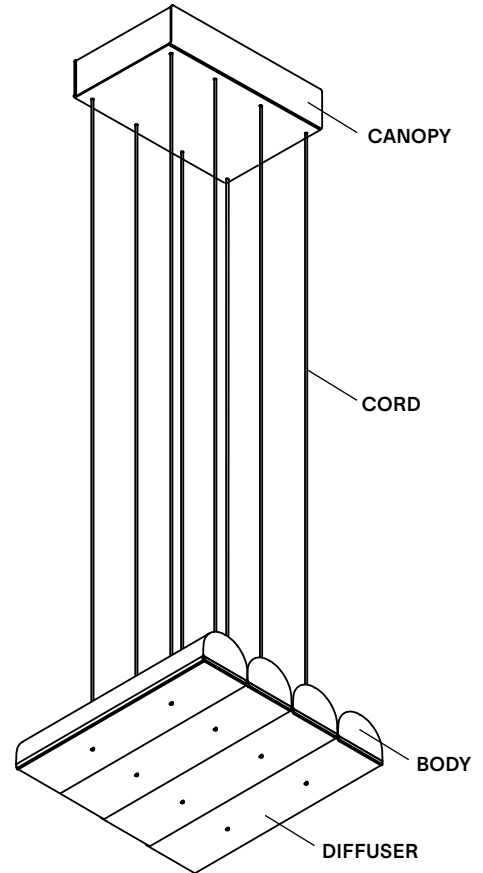

FINISH

BK
Textured
black

WH
Textured
white

AL
Polished
aluminum

BG
Textured
beige

TC
Textured
terracotta

CORD

BK
Black

WH
White

NOTES

- Must be installed by an electrician
- LED may only be changed by Lambert & Fils or other authorized personnel
- Not protected against liquids (refer to IP20)
- Offset option available upon request
- Additional charges for modifications or for special orders
- Please refer to maintenance sheet on our website for cleaning instructions

LAMP ANATOMY