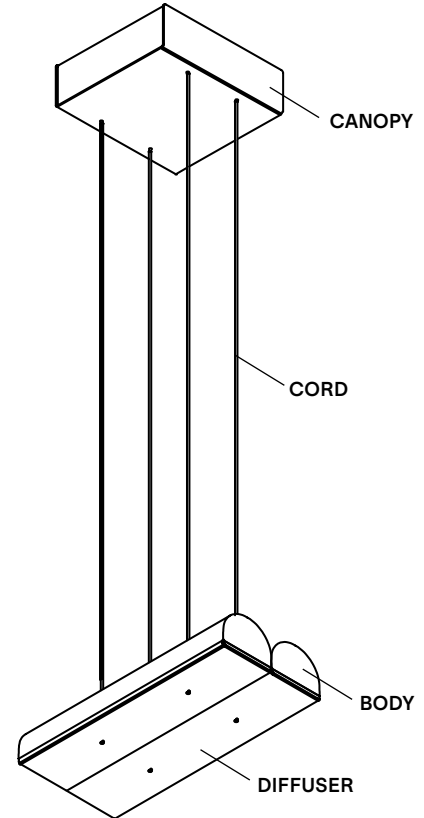

<b>TYPE</b>	Suspension
<b>CONSTRUCTION</b>	Powder coated or polished aluminum body PMMA frosted diffuser Polyester cord
<b>SPECIFICATIONS</b>	Source: LED array, integrated Power consumption: 10.7W Lumen output: 3000K - 937lm 2700K - 871lm  Colour rendering index: ≥90 CRI Colour consistency: 3 SDCM Expected lifetime: ≥50 000h
<b>CONTROL</b>	120/277V on/off, 0-10V, or phase dimming (120V only) 220-240V: On/Off, Phase Dimming
<b>CORD LENGTH</b>	108" / 275 cm
<b>WEIGHT</b>	3.4lbs / 1.6Kg
<b>CERTIFICATIONS</b>	     IP20
<b>WARRANTY</b>	2 years

5" / 13 cm

9.5" / 24 cm

variable height  
108" / 275 cm provided

5.5" / 14 cm

1.75" / 45 cm

1.7" / 4 cm

4.5" / 12 cm

\*dimensions are approximate and may vary slightly

## CORD

**BK**  
Black

**WH**  
White

## LAMP ANATOMY

		Example	Fill with your selection
<b>COLLECTION</b>	<b>HUT</b> Hutchison	HUT	<b>HUT</b>
<b>MODEL</b>	<b>02</b>	02	<b>02</b>
<b>BODY</b>	<b>BK</b> Textured black <b>WH</b> Textured white <b>AL</b> Polished aluminum <b>BG</b> Textured beige <b>TC</b> Textured terracotta <b>CC</b> Custom colour*	BK	
<b>CORD</b>	<b>BK</b> Black <b>WH</b> White	BK	
<b>CANOPY</b>	<b>BK</b> Textured black <b>WH</b> Textured white <b>BG</b> Textured beige <b>TC</b> Textured terracotta <b>CC</b> Custom colour**	BK	
<b>COLOUR TEMPERATURE (CCT)</b>	<b>WL</b> Warm light (2700K) <b>NL</b> Neutral light (3000K) <b>D27</b> Dim to warm (2700K-2200K) <b>D30</b> Dim to warm (3000K-2200K) <b>CCT</b> Other CCT available upon request**	WL	
<b>DIMMING</b>	<b>ZT</b> 0-10V (120VAC only) <b>PH</b> Phase dimming	ZT	
<b>FULL SKU</b>		HUT02BKBKBKWLZT	
		<b>NOTES</b>	