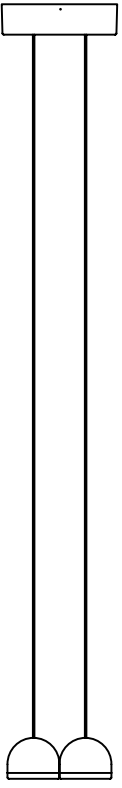

# Hutchison 02

Hutchison is the thoughtful study of soft curves and hard lines—a rivalry of vertical and horizontal forces and a play of scale and repetition. Alone, it self-defines as a frank, decorative pendant light. In multiples, it evokes the iconic patterns of Middle Eastern archways and Roman terracotta roofs

<b>TYPE</b>	Suspension
<b>CONSTRUCTION</b>	Powder coated or polished aluminum body PMMA frosted diffuser Polyester cord
<b>SPECIFICATIONS</b>	Source: LED array, integrated Power consumption: 10.7W Lumen output: 3000K - 937lm 2700K - 871lm  Colour rendering index: ≥90 CRI Colour consistency: 3 SDCM Expected lifetime: ≥50 000h
<b>CONTROL</b>	120/277V on/off, 0-10V, or phase dimming (120V only) 220-240V: On/Off, Phase Dimming
<b>CORD LENGTH</b>	108" / 275 cm
<b>WEIGHT</b>	3.4lbs / 1.6Kg
<b>CERTIFICATIONS</b>	     IP20
<b>WARRANTY</b>	2 years

5" / 13 cm

9.5" / 24 cm

variable height  
108" / 275 cm provided

5.5" / 14 cm

1.75" / 45 cm

1.7" / 4 cm

4.5" / 12 cm

\*dimensions are approximate and may vary slightly

## CORD

**BK**  
Black

**WH**  
White