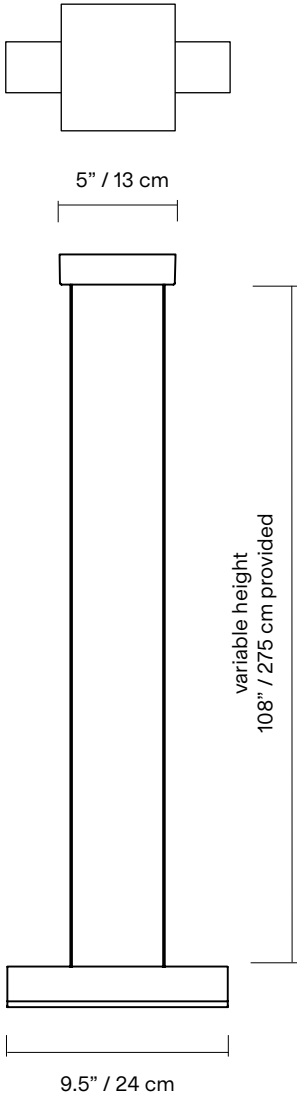

Hutchison 01

Hutchison is the thoughtful study of soft curves and hard lines—a rivalry of vertical and horizontal forces and a play of scale and repetition. Alone, it self-defines as a frank, decorative pendant light. In multiples, it evokes the iconic patterns of Middle Eastern archways and Roman terracotta roofs

TYPE	Suspension
CONSTRUCTION	Powder coated or polished aluminum body PMMA frosted diffuser Polyester cord
SPECIFICATIONS	Source: LED array, integrated Power consumption: 7.7W Lumen output: 3000K - 651lm 2700K - 606lm Colour rendering index: ≥90 CRI Colour consistency: 3 SDCM Expected lifetime: ≥50 000h
CONTROL	120/277V on/off, 0-10V, or phase dimming (120V only) 220-240V: On/Off, Phase Dimming
CORD LENGTH	108" / 275 cm
WEIGHT	1.7lbs / 0.8Kg
CERTIFICATIONS	     IP20
WARRANTY	2 years

*dimensions are approximate and may vary slightly

FINISH

BK
Textured
black

WH
Textured
white

AL
Polished
aluminum

BG
Textured
beige

TC
Textured
terracotta

CORD

LAMP ANATOMY

		Example	Fill with your selection
COLLECTION	HUT Hutchison	HUT	HUT
MODEL	01	01	01
BODY	BK Textured black WH Textured white AL Polished aluminum BG Textured beige TC Textured terracotta CC Custom colour*	BK	
CORD	BK Black WH White	BK	
CANOPY	BK Textured black WH Textured white BG Textured beige TC Textured terracotta CC Custom colour**	BK	
COLOUR TEMPERATURE (CCT)	WL Warm light (2700K) NL Neutral light (3000K) D27 Dim to warm (2700K-2200K) D30 Dim to warm (3000K-2200K) CCT Other CCT available upon request**	WL	
DIMMING	ZT 0-10V (120VAC only) PH Phase dimming	ZT	
FULL SKU		HUT01BKKBKWLZT	
NOTES			