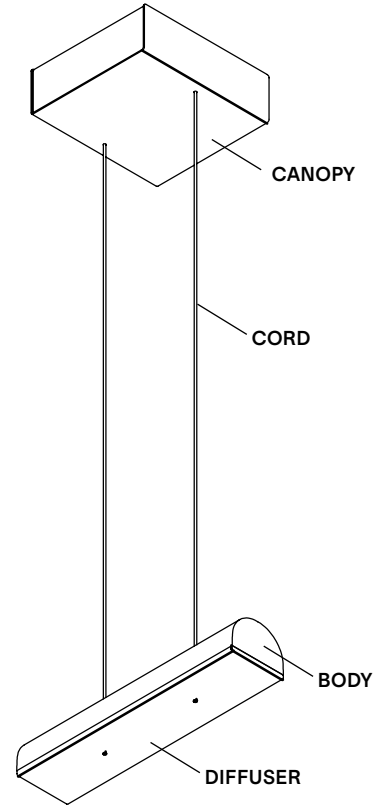

Hutchison 01

Hutchison is the thoughtful study of soft curves and hard lines—a rivalry of vertical and horizontal forces and a play of scale and repetition. Alone, it self-defines as a frank, decorative pendant light. In multiples, it evokes the iconic patterns of Middle Eastern archways and Roman terracotta roofs

TYPE	Suspension
CONSTRUCTION	Powder coated or polished aluminum body PMMA frosted diffuser Polyester cord
SPECIFICATIONS	Source: LED array, integrated Power consumption: 7.7W Lumen output: 3000K - 651lm 2700K - 606lm Colour rendering index: ≥90 CRI Colour consistency: 3 SDCM Expected lifetime: ≥50 000h
CONTROL	120/277V on/off, 0-10V, or phase dimming (120V only) 220-240V: On/Off, Phase Dimming
CORD LENGTH	108" / 275 cm
WEIGHT	1.7lbs / 0.8Kg
CERTIFICATIONS	     IP20
WARRANTY	2 years

LAMP ANATOMY

		Example	Fill with your selection
COLLECTION	HUT Hutchison	HUT	HUT
MODEL	01	01	01
BODY	BK Textured black WH Textured white AL Polished aluminum BG Textured beige TC Textured terracotta CC Custom colour*	BK	
CORD	BK Black WH White	BK	
CANOPY	BK Textured black WH Textured white BG Textured beige TC Textured terracotta CC Custom colour**	BK	
COLOUR TEMPERATURE (CCT)	WL Warm light (2700K) NL Neutral light (3000K) D27 Dim to warm (2700K-2200K) D30 Dim to warm (3000K-2200K) CCT Other CCT available upon request**	WL	
DIMMING	ZT 0-10V (120VAC only) PH Phase dimming	ZT	
FULL SKU		HUT01BKKBKWLZT	
NOTES			