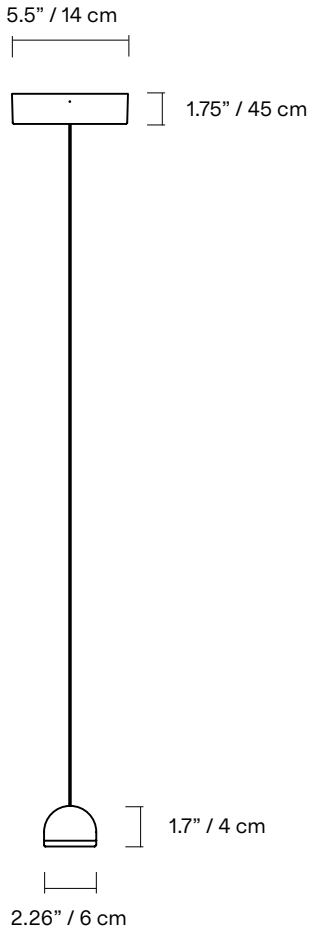

Hutchison 01

Hutchison is the thoughtful study of soft curves and hard lines—a rivalry of vertical and horizontal forces and a play of scale and repetition. Alone, it self-defines as a frank, decorative pendant light. In multiples, it evokes the iconic patterns of Middle Eastern archways and Roman terracotta roofs

TYPE	Suspension
CONSTRUCTION	Powder coated or polished aluminum body PMMA frosted diffuser Polyester cord
SPECIFICATIONS	Source: LED array, integrated Power consumption: 7.7W Lumen output: 3000K - 651lm 2700K - 606lm Colour rendering index: ≥90 CRI Colour consistency: 3 SDCM Expected lifetime: ≥50 000h
CONTROL	120/277V on/off, 0-10V, or phase dimming (120V only) 220-240V: On/Off, Phase Dimming
CORD LENGTH	108" / 275 cm
WEIGHT	1.7lbs / 0.8Kg
CERTIFICATIONS	     IP20
WARRANTY	2 years

*dimensions are approximate and may vary slightly

FINISH

BK
Textured
black

WH
Textured
white

AL
Polished
aluminum

BG
Textured
beige

TC
Textured
terracotta

CORD

LAMP ANATOMY

		Example	Fill with your selection
COLLECTION	HUT Hutchison	HUT	HUT
MODEL	01	01	01
BODY	BK Textured black WH Textured white AL Polished aluminum BG Textured beige TC Textured terracotta CC Custom colour*	BK	
CORD	BK Black WH White	BK	
CANOPY	BK Textured black WH Textured white BG Textured beige TC Textured terracotta CC Custom colour**	BK	
COLOUR TEMPERATURE (CCT)	WL Warm light (2700K) NL Neutral light (3000K) D27 Dim to warm (2700K-2200K) D30 Dim to warm (3000K-2200K) CCT Other CCT available upon request**	WL	
DIMMING	ZT 0-10V (120VAC only) PH Phase dimming	ZT	
FULL SKU		HUT01BKKBKWLZT	
NOTES			