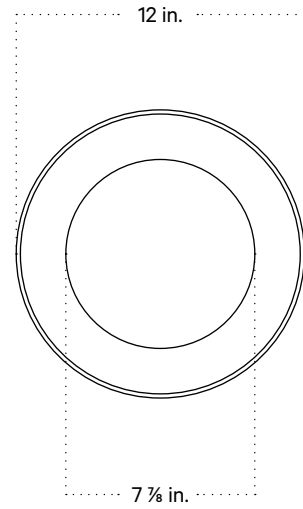

Bottom View