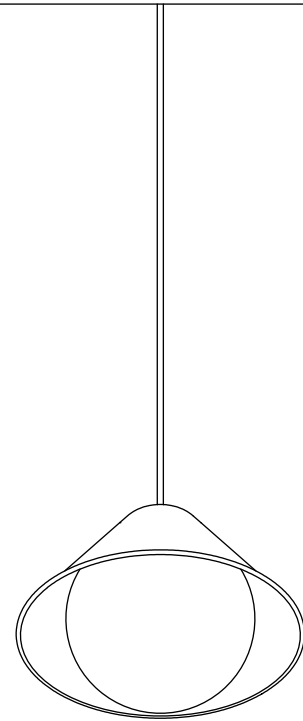

Isometric View