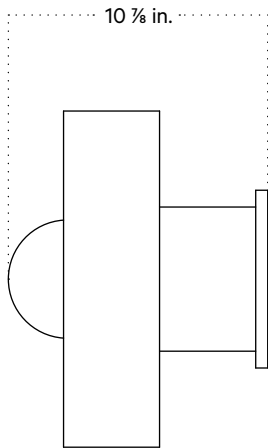

In Common With

Simon Surface Mount
Technical Specifications

Simon Surface Mount, Small

Technical Specifications

Materials	Ceramic, glass, brass
Product weight	~ 22 lb
Lead time	16 weeks
Bulbs included (1)	G9 / 110V / 4.5 W / 450 lm 2700 K / dimmable
Dimmer	TRIAC
Max wattage	10 W
Certifications	UL listed, damp- rated

Updated February 28, 2023

Front View

Bottom View

Side View: Wall Installation

Isometric View

Simon Surface Mount, Large

Technical Specifications

Materials	Ceramic, glass, brass
Product weight	~ 30 lb
Lead time	16 weeks
Bulbs included (1)	G9 / 110V / 4.5 W / 450 lm 2700 K / dimmable
Dimmer	TRIAC
Max wattage	10 W
Certifications	UL listed, damp- rated

Notes

1. This fixture can be installed on a wall or ceiling.
2. This fixture has handmade elements and may exhibit variability within the same piece. These variations are inherent in the production process and are not to be considered as defects. We do our best to maintain a consistent product while honoring handmade craftsmanship.
3. Dimensions may vary within one inch.

Updated February 28, 2023

Front View

Bottom View

Side View: Wall Installation

Isometric View

Finish Options

Brass, glass, and ceramic samples made or finished by hand may exhibit variability. Available for purchase at incommonwith.com/finishes.