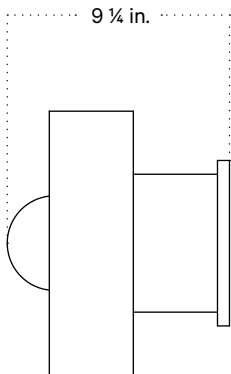

In Common With

Simon Surface Mount
Technical Specifications

Simon Surface Mount, Small

Technical Specifications

Materials	Ceramic, glass, brass
Product weight	~ 22 lb
Lead time	16 weeks
Bulbs included (1)	G9 / 110V / 4.5 W / 450 lm 2700 K / dimmable
Dimmer	TRIAC
Max wattage	10 W
Certifications	UL listed, damp- rated

Notes

1. This fixture can be installed on a wall or ceiling.
2. This fixture has handmade elements and may exhibit variability within the same piece. These variations are inherent in the production process and are not to be considered as defects. We do our best to maintain a consistent product while honoring handmade craftsmanship.
3. Dimensions may vary within one inch.

Updated February 28, 2023

Front View

Bottom View

Side View: Wall Installation

Isometric View

Simon Surface Mount, Large

Technical Specifications

Materials	Ceramic, glass, brass
Product weight	~ 30 lb
Lead time	16 weeks
Bulbs included (1)	G9 / 110V / 4.5 W / 450 lm 2700 K / dimmable
Dimmer	TRIAC
Max wattage	10 W
Certifications	UL listed, damp- rated