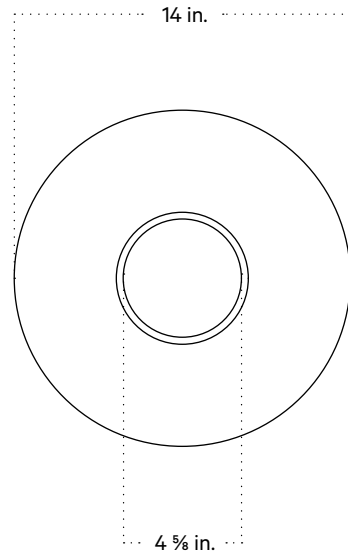

Bottom View