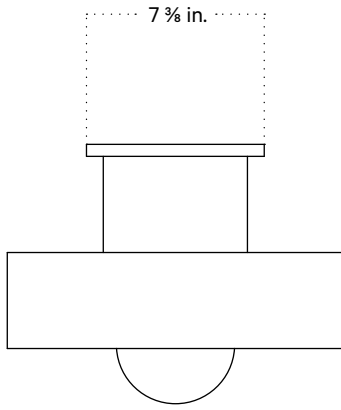

Front View

Bottom View

Side View: Wall Installation

Isometric View