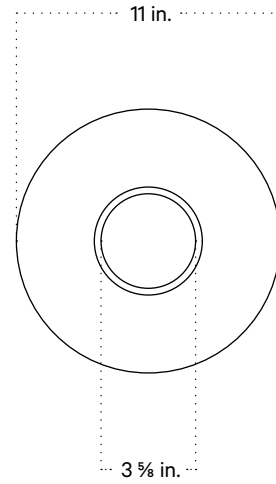

In Common With

Simon Surface Mount
Technical Specifications

Simon Surface Mount, Small

Technical Specifications

Materials	Ceramic, glass, brass
Product weight	~ 22 lb
Lead time	16 weeks
Bulbs included (1)	G9 / 110V / 4.5 W / 450 lm 2700 K / dimmable
Dimmer	TRIAC
Max wattage	10 W
Certifications	UL listed, damp- rated

Notes

1. This fixture can be installed on a wall or ceiling.
2. This fixture has handmade elements and may exhibit variability within the same piece. These variations are inherent in the production process and are not to be considered as defects. We do our best to maintain a consistent product while honoring handmade craftsmanship.
3. Dimensions may vary within one inch.

Updated February 28, 2023

Front View

Bottom View

Side View: Wall Installation

Isometric View

Simon Surface Mount, Large

Technical Specifications

Materials	Ceramic, glass, brass
Product weight	~ 30 lb
Lead time	16 weeks
Bulbs included (1)	G9 / 110V / 4.5 W / 450 lm 2700 K / dimmable
Dimmer	TRIAC
Max wattage	10 W
Certifications	UL listed, damp- rated