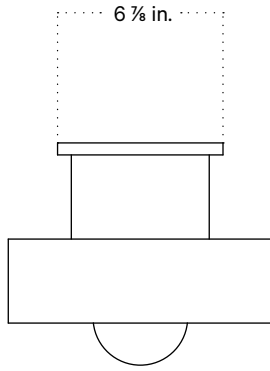

In Common With

Simon Surface Mount
Technical Specifications

Simon Surface Mount, Small

Technical Specifications

Materials	Ceramic, glass, brass
Product weight	~ 22 lb
Lead time	16 weeks
Bulbs included (1)	G9 / 110V / 4.5 W / 450 lm 2700 K / dimmable
Dimmer	TRIAC
Max wattage	10 W
Certifications	UL listed, damp- rated

Notes

1. This fixture can be installed on a wall or ceiling.
2. This fixture has handmade elements and may exhibit variability within the same piece. These variations are inherent in the production process and are not to be considered as defects. We do our best to maintain a consistent product while honoring handmade craftsmanship.
3. Dimensions may vary within one inch.

Updated February 28, 2023

Front View

Bottom View

Side View: Wall Installation

Isometric View

Simon Surface Mount, Large

Technical Specifications

Materials	Ceramic, glass, brass
Product weight	~ 30 lb
Lead time	16 weeks
Bulbs included (1)	G9 / 110V / 4.5 W / 450 lm 2700 K / dimmable
Dimmer	TRIAC
Max wattage	10 W
Certifications	UL listed, damp- rated