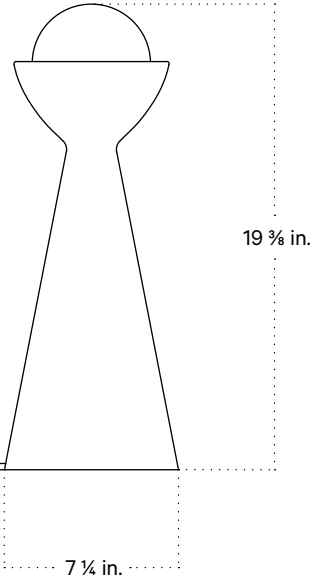

Side View

Top View

Isometric View

Inline Dimmer Switch Detail