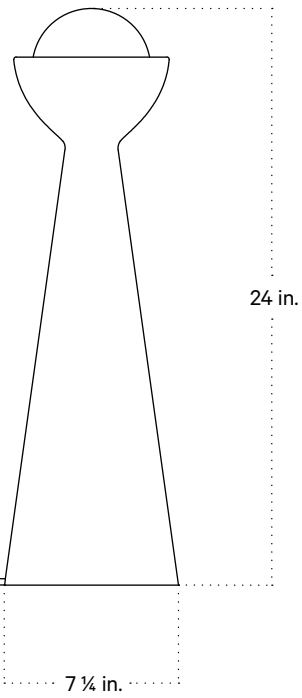

Side View

Top View

Isometric View

Inline Dimmer Switch Detail