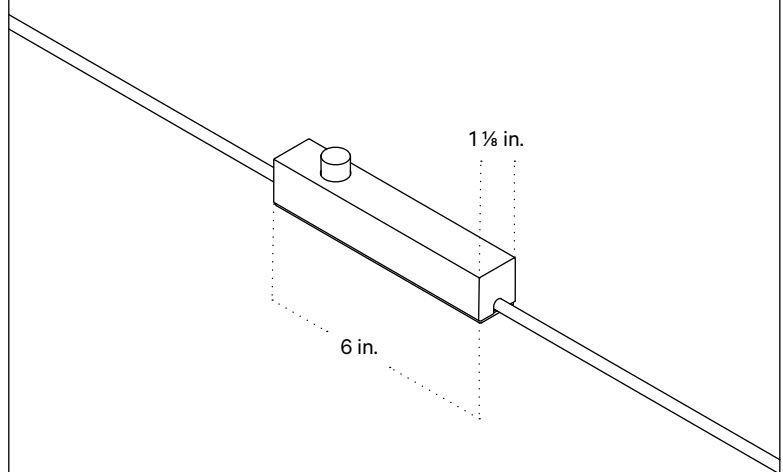

## Notes

1. The dimmer switch is located 2 feet from the base of the fixture on a 10-foot black cord; length is not customizable.
2. This fixture has handmade elements and may exhibit variability within the same piece. These variations are inherent in the production process and are not to be considered as defects. We do our best to maintain a consistent product while honoring handmade craftsmanship.
3. Dimensions may vary within one inch.

Updated February 28, 2023

Side View

Top View

Isometric View

Inline Dimmer Switch Detail