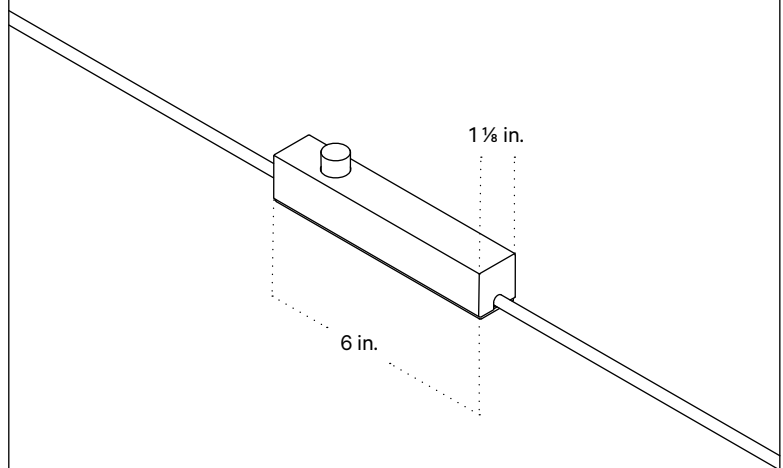

## Notes

1. The dimmer switch is located 2 feet from the base of the fixture on a 10-foot black cord; length is not customizable.
2. This fixture has handmade elements and may exhibit variability within the same piece. These variations are inherent in the production process and are not to be considered as defects. We do our best to maintain a consistent product while honoring handmade craftsmanship.
3. Dimensions may vary within one inch.

Updated February 28, 2023

Side View

Top View

Isometric View

Inline Dimmer Switch Detail