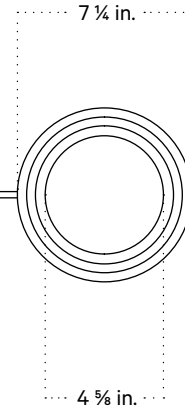

Side View

Top View

Isometric View

Inline Dimmer Switch Detail