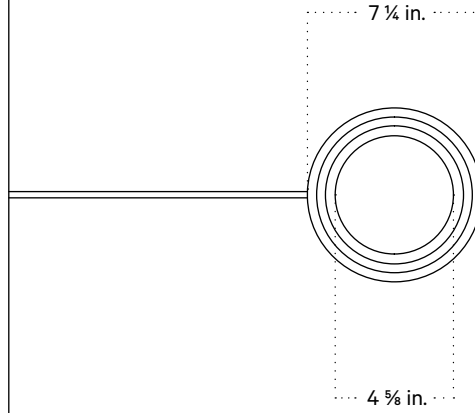

## Notes

1. The dimmer switch is located 2 feet from the base of the fixture on a 10-foot black cord; length is not customizable.
2. This fixture has handmade elements and may exhibit variability within the same piece. These variations are inherent in the production process and are not to be considered as defects. We do our best to maintain a consistent product while honoring handmade craftsmanship.
3. Dimensions may vary within one inch.

## Technical Specifications

Materials	Ceramic, brass
Product weight	lb
Lead time	16 weeks
Bulbs included (1)	G9 / 110V / 6.0 W / 600 lm 2700K / dimmable
Dimmer	Integrated dimmer switch
Cord length	16 feet
Max wattage	10 W
Certifications	UL listed, damp- rated

Updated February 28, 2023

Side View

Top View

Isometric View

Inline Dimmer Switch Detail