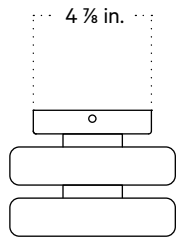

Puck Surface Mount

Technical Specifications

Materials	Steel or brass, glass
Product weight	2.25 lbs
Lead time	Painted metal: 3 days Brass: 2 weeks
Bulbs included (1)	GU24 / 110 V / 5.0 W / 550 lm 2700 K / dimmable
Dimmer	TRIAC
Max wattage	10 W
Certifications	UL listed, damp-rated

Front View

Side View

Front View: Ceiling Installation

Isometric View

Puck Surface Mount, Plug-in

Technical Specifications

Materials	Steel or brass, glass
Product weight	2.75 lbs
Lead time	2 weeks
Bulbs included (1)	GU24 / 110 V / 5.0 W / 550 lm 2700 K / dimmable
Dimmer	Optional in-line dimmer switch
Cord length	16 feet
Max wattage	10 W
Certifications	UL listed

Notes

1. This fixture can be ordered with an on/off switch or an inline dimmer; see additional details below.
2. Fixtures ordered with painted metal hardware and an on/off switch come with a 16-foot black fabric cord. The on/off switch is located 8 feet from the plug.
3. Fixtures ordered with painted metal hardware and an inline dimmer have a 16-foot black nylon cord. The dimmer switch is our black painted metal finish and is located 8 feet from the plug.
4. Fixtures ordered with brass hardware and an on/off switch come with a 16-foot chocolate brown fabric cord. The on/off switch is located 8 feet from the plug.
5. Fixtures ordered in brass hardware and an inline dimmer have a 16-foot chocolate brown fabric cord. The dimmer switch is our black painted metal finish and is located 8 feet from the plug.
6. Custom cord color can be specified for an additional cost; please inquire.