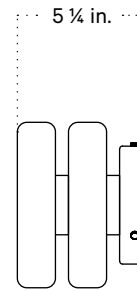

Puck Surface Mount

Technical Specifications

Materials	Steel or brass, glass
Product weight	2.25 lbs
Lead time	Painted metal: 3 days Brass: 2 weeks
Bulbs included (1)	GU24 / 110 V / 5.0 W / 550 lm 2700 K / dimmable
Dimmer	TRIAC
Max wattage	10 W
Certifications	UL listed, damp-rated

Front View

Side View

Front View: Ceiling Installation

Isometric View

Puck Surface Mount, Plug-in

Technical Specifications

Materials	Steel or brass, glass
Product weight	2.75 lbs
Lead time	2 weeks
Bulbs included (1)	GU24 / 110 V / 5.0 W / 550 lm 2700 K / dimmable
Dimmer	Optional in-line dimmer switch
Cord length	16 feet
Max wattage	10 W
Certifications	UL listed