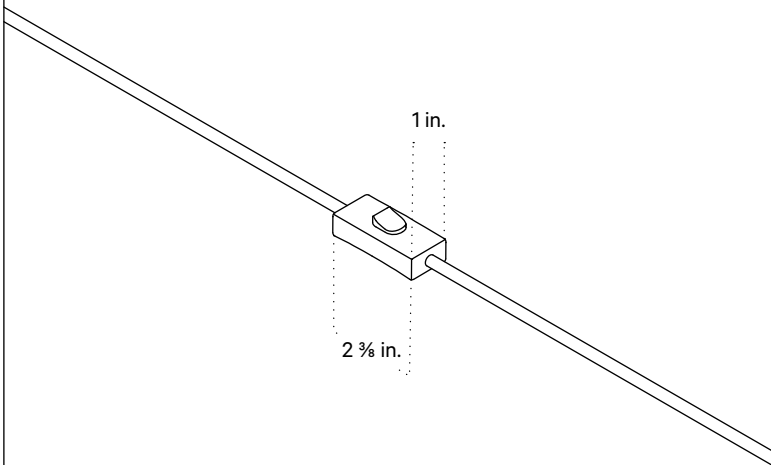

On/off Switch Detail