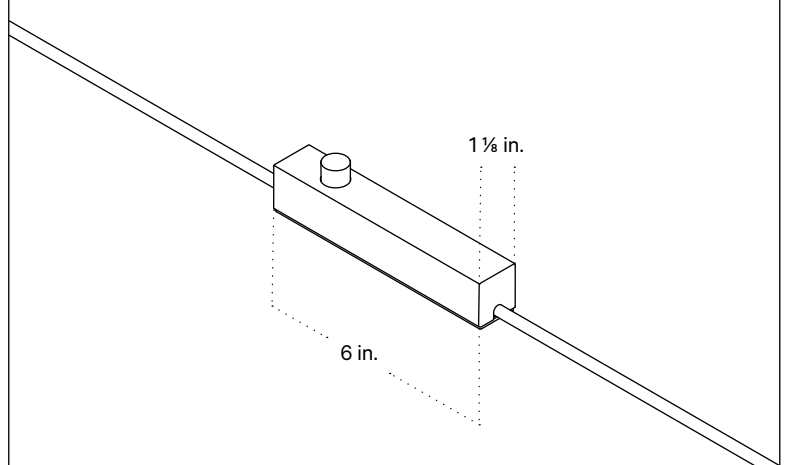

Front View

Side View

On/off Switch Detail