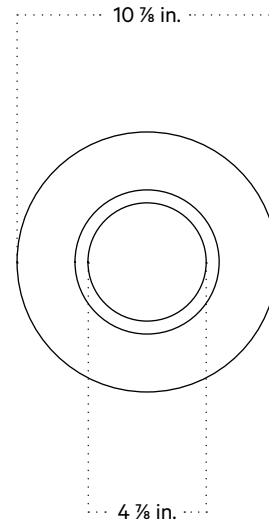

Bottom View