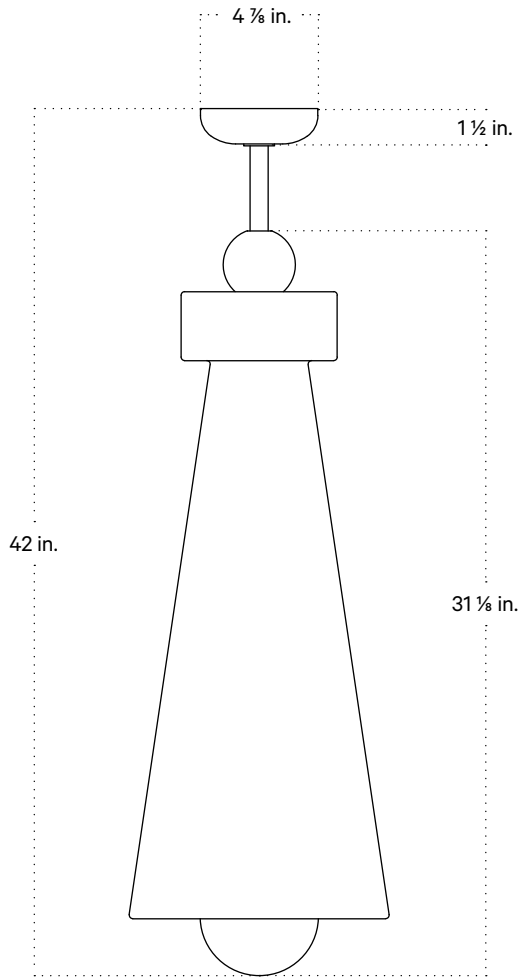

Front View

Bottom View

Isometric View