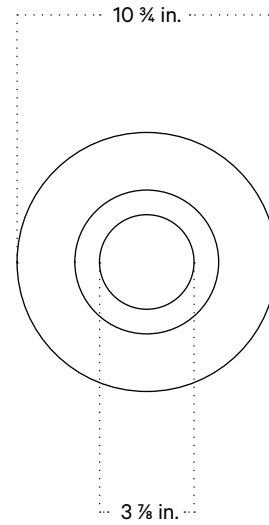

Notes

1. This fixture has a fixed brass rod that is not adjustable. Please specify the overall length (OAL) when placing your order. OAL is measured from the ceiling to the bottom of a fixture and includes the shades.
2. 3-foot OAL is included in the price of this fixture. Additional length is priced per inch.
3. The minimum OAL for this fixture is 12 ½ feet, and the maximum is 12 feet.
4. This fixture has handmade elements and may exhibit variability within the same piece. These variations are inherent in the production process and are not to be considered as defects. We do our best to maintain a consistent product while honoring handmade craftsmanship.
5. Dimensions may vary within one inch.

Updated March 20, 2023

Front View

Bottom View

Isometric View

Paloma Pendant, Large

Technical Specifications

Materials	Ceramic, glass, brass
Product weight	~ 35 lb
Lead time	16 weeks
Bulbs included (1)	G9 / 110V / 6.0 W / 600 lm 2700K / dimmable
Dimmer	TRIAC
Suspension Type	Fixed brass rod 3 foot oal included (see notes)
Max wattage	10 W
Certifications	UL listed, damp- rated