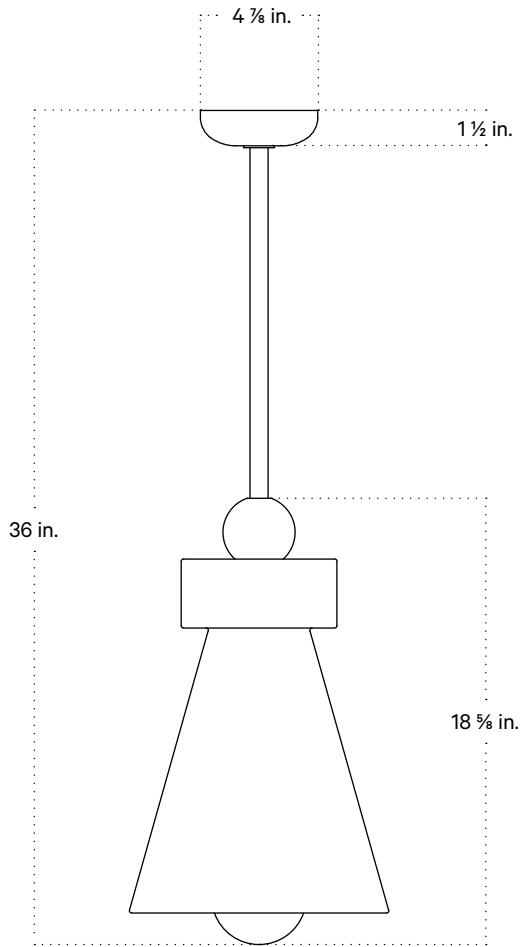

Front View

Bottom View

Isometric View