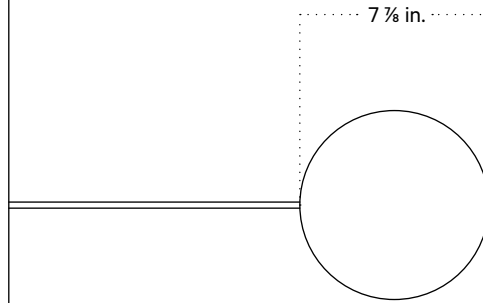

## Technical Specifications

Materials	Steel, glass
Product weight	8.25 lbs
Lead time	3 days
Bulbs included (1)	E12 / 110 V / 7.0 W / 750 lm 2700 K / dimmable
Dimmer	Integrated dimmer switch
Cord length	10 feet
Max wattage	7 W
Certifications	UL listed

## Notes

1. A rotary dimmer switch is located on the base of the fixture.
2. This table lamp comes with a 10-foot black nylon cord; length is not customizable.

Updated February 24, 2023

Front View

Top View

Side View

Isometric View