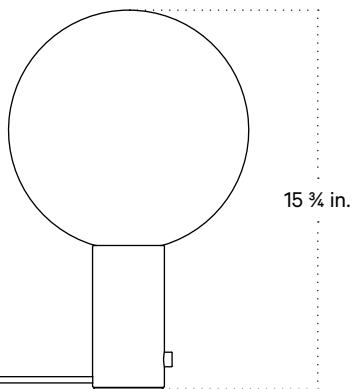

Side View

Isometric View

## Technical Specifications

Materials	Steel, glass
Product weight	9 lbs
Lead time	3 days
Bulbs included (1)	E12 / 110 V / 7.0 W / 750 lm 2700 K / dimmable
Dimmer	Integrated dimmer switch
Cord length	10 feet
Max wattage	7 W
Certifications	UL listed

## Notes

1. A rotary dimmer switch is located on the base of the fixture.
2. This table lamp comes with a 10-foot black cord; length is not customizable.

Updated February 24, 2023

Front View

Top View

Side View

Isometric View