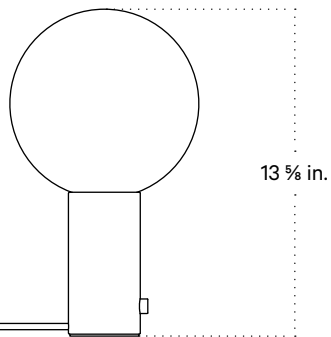

## Technical Specifications

Materials	Steel, glass
Product weight	8.25 lbs
Lead time	3 days
Bulbs included (1)	E12 / 110 V / 7.0 W / 750 lm 2700 K / dimmable
Dimmer	Integrated dimmer switch
Cord length	10 feet
Max wattage	7 W
Certifications	UL listed

## Notes

1. A rotary dimmer switch is located on the base of the fixture.
2. This table lamp comes with a 10-foot black nylon cord; length is not customizable.

Updated February 24, 2023

Front View

Top View

Side View

Isometric View

## Technical Specifications

Materials	Steel, glass
Product weight	9 lbs
Lead time	3 days
Bulbs included (1)	E12 / 110 V / 7.0 W / 750 lm 2700 K / dimmable
Dimmer	Integrated dimmer switch
Cord length	10 feet
Max wattage	7 W
Certifications	UL listed