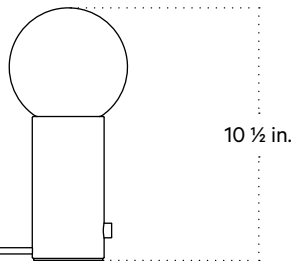

## Technical Specifications

Materials	Steel, glass
Product weight	7.5 lbs
Lead time	3 days
Bulbs included (1)	E12 / 110 V / 5.0 W / 550 lm 2700 K / dimmable
Dimmer	Integrated dimmer switch
Cord length	10 feet
Max wattage	7 W
Certifications	UL listed

## Notes

1. A rotary dimmer switch is located on the base of the fixture.
2. This table lamp comes with a 10-foot black nylon cord; length is not customizable.

Updated February 24, 2023

Front View

Top View

Side View

Isometric View

## Technical Specifications

Materials	Steel, glass
Product weight	8.25 lbs
Lead time	3 days
Bulbs included (1)	E12 / 110 V / 7.0 W / 750 lm 2700 K / dimmable
Dimmer	Integrated dimmer switch
Cord length	10 feet
Max wattage	7 W
Certifications	UL listed