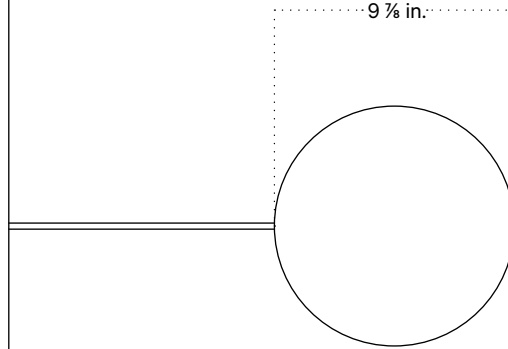

## Notes

1. A rotary dimmer switch is located on the base of the fixture.
2. This table lamp comes with a 10-foot black cord; length is not customizable.

Updated February 24, 2023

Front View

Top View

Side View

Isometric View