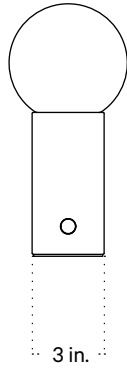

## Technical Specifications

Materials	Steel, glass
Product weight	7.5 lbs
Lead time	3 days
Bulbs included (1)	E12 / 110 V / 5.0 W / 550 lm 2700 K / dimmable
Dimmer	Integrated dimmer switch
Cord length	10 feet
Max wattage	7 W
Certifications	UL listed

## Notes

1. A rotary dimmer switch is located on the base of the fixture.
2. This table lamp comes with a 10-foot black nylon cord; length is not customizable.

Updated February 24, 2023

Front View

Top View

Side View

Isometric View

Isometric View