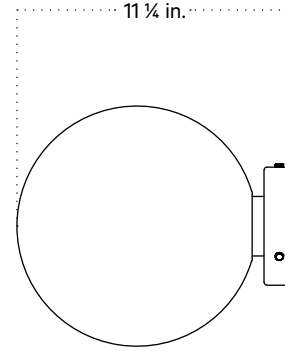

Front View

Side View

Front View: Ceiling Installation

Isometric View

## Technical Specifications

Materials	Steel or brass, glass
Product weight	3 lbs
Lead time	Painted Metal: 3 days Brass: 2 weeks
Bulbs included (1)	GU24 / 110 V / 9.5 W / 950 lm 2700 K / dimmable
Dimmer	TRIAC
Max wattage	10 W
Certifications	UL listed, damp-rated