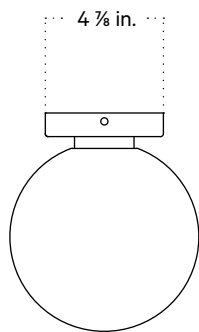

Front View

Side View

Front View: Ceiling Installation

Isometric View

### Technical Specifications

Materials	Steel or brass, glass
Product weight	2.5 lbs
Lead time	Painted Metal: 3 days Brass: 2 weeks
Bulbs included (1)	GU24 / 110 V / 8.5 W / 850 lm 2700 K / dimmable
Dimmer	TRIAC
Max wattage	10 W
Certifications	UL listed, damp-rated