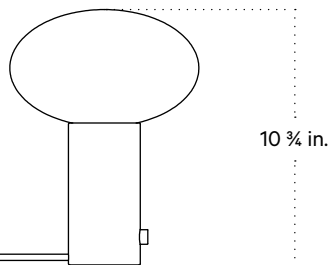

### Technical Specifications

Materials	Steel, glass
Product weight	7.75 lbs
Lead time	3 days
Bulbs included (1)	E12 / 110 V / 5.0 W / 550 lm 2700 K / dimmable
Dimmer	Integrated dimmer switch
Cord length	10 feet
Max wattage	7 W
Certifications	UL listed

### Notes

1. A rotary dimmer switch is located on the base of the fixture.
2. This table lamp comes with a 10-foot black nylon cord; length is not customizable.

Updated April 17, 2023

Front View

Top View

Side View

Isometric View