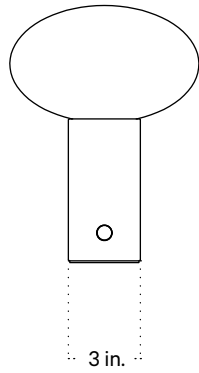

### Technical Specifications

Materials	Steel, glass
Product weight	7.75 lbs
Lead time	3 days
Bulbs included (1)	E12 / 110 V / 5.0 W / 550 lm 2700 K / dimmable
Dimmer	Integrated dimmer switch
Cord length	10 feet
Max wattage	7 W
Certifications	UL listed

### Notes

1. A rotary dimmer switch is located on the base of the fixture.
2. This table lamp comes with a 10-foot black nylon cord; length is not customizable.

Updated April 17, 2023

Front View

Top View

Side View

Isometric View