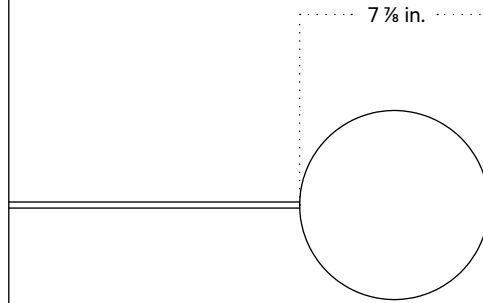

### Technical Specifications

Materials	Steel, glass
Product weight	7.75 lbs
Lead time	3 days
Bulbs included (1)	E12 / 110 V / 5.0 W / 550 lm 2700 K / dimmable
Dimmer	Integrated dimmer switch
Cord length	10 feet
Max wattage	7 W
Certifications	UL listed

### Notes

1. A rotary dimmer switch is located on the base of the fixture.
2. This table lamp comes with a 10-foot black nylon cord; length is not customizable.

Updated April 17, 2023

Front View

Top View

Side View

Isometric View