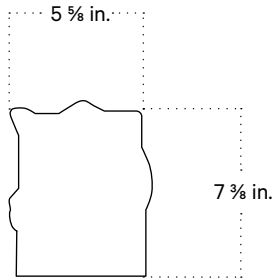

Front View

Side View

Bottom View

Isometric View