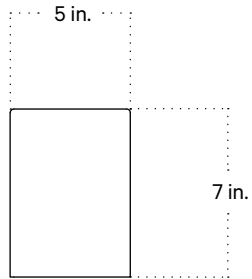

Luca Wall Sconce

Technical Specifications

| | |
|--------------------|---|
| Materials | Ceramic, brass |
| Product weight | ~ 4 lb |
| Lead time | 12 weeks |
| Bulbs included (2) | E12 / 110V / 3.0 W / 220 lm 2200K- 3000K / warm on dim |
| Dimmer | TRIAC |
| Max wattage | 20 W |
| Certifications | UL listed, damp- rated |

Notes

1. The canopy is 4 inches square and covers a standard junction box. We recommend notifying a professional drywall finisher of the tight tolerance for proper installation.
2. This fixture has handmade elements and may exhibit variability within the same piece. These variations are inherent in the production process and are not to be considered as defects. We do our best to maintain a consistent product while honoring handmade craftsmanship.
3. Dimensions may vary within one inch.

Updated April 10, 2023

Front View

Side View

Bottom View

Isometric View

Luca Wall Sconce, Artists Edition

Technical Specifications

| | |
|--------------------|---|
| Materials | Ceramic, brass |
| Product weight | ~ 4 lb |
| Lead time | 12 weeks |
| Bulbs included (2) | E12 / 110V / 3.0 W / 220 lm 2200K- 3000K / warm on dim |
| Dimmer | TRIAC |
| Max wattage | 20 W |
| Certifications | UL listed, damp- rated |