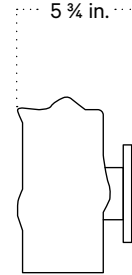

Front View

Side View

Bottom View

Isometric View