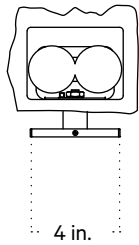

Bottom View