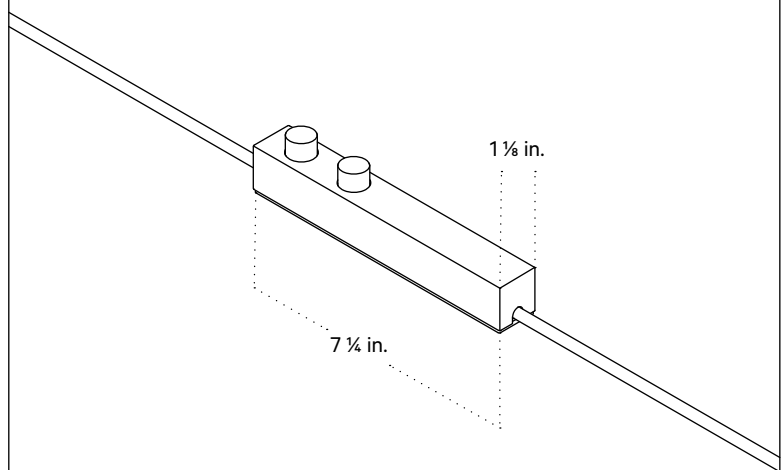

In Common With

Helena Floor Lamp
Technical Specifications

Helena Floor Lamp

Technical Specifications

Materials	Ceramic, brass
Product weight	lb
Lead time	16 weeks
Bulbs included (7)	E12 / 110V / 3.0 W / 220 lm 2200K- 3000K / warm on dim
Dimmer	Integrated dimmer switch
Cord length	16 feet
Max wattage	70 W
Certifications	UL listed, damp- rated

Notes

1. A rotary dimmer is located at the top of the fixture above the shade.
2. This fixture comes with a 10-foot-black cord; length is not customizable.
3. This fixture has handmade elements and may exhibit variability within the same piece. These variations are inherent in the production process and are not to be considered as defects. We do our best to maintain a consistent product while honoring handmade craftsmanship.
4. Dimensions may vary within one inch.

Updated February 28, 2023

Side View

57 ³/₄ in.

Top View

18 in.

Inline Dimmer Switch Detail

1 ¹/₂ in.

7 ¹/₄ in.