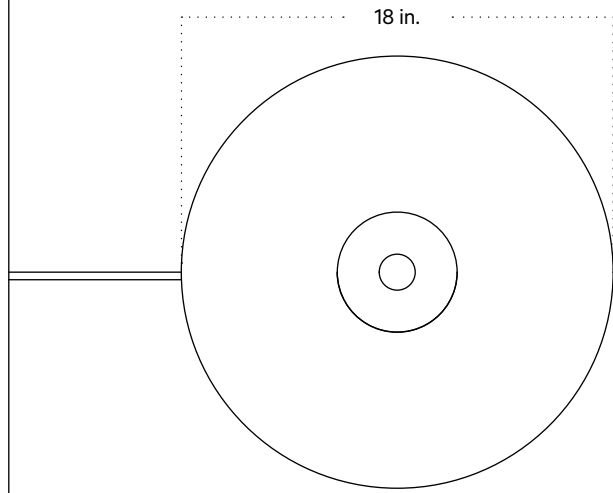

In Common With

Helena Floor Lamp
Technical Specifications

Helena Floor Lamp

Technical Specifications

Materials	Ceramic, brass
Product weight	lb
Lead time	16 weeks
Bulbs included (7)	E12 / 110V / 3.0 W / 220 lm 2200K- 3000K / warm on dim
Dimmer	Integrated dimmer switch
Cord length	16 feet
Max wattage	70 W
Certifications	UL listed, damp- rated

Notes

1. A rotary dimmer is located at the top of the fixture above the shade.
2. This fixture comes with a 10-foot-black cord; length is not customizable.
3. This fixture has handmade elements and may exhibit variability within the same piece. These variations are inherent in the production process and are not to be considered as defects. We do our best to maintain a consistent product while honoring handmade craftsmanship.
4. Dimensions may vary within one inch.

Updated February 28, 2023

Side View

57 ³/₄ in.

Top View

18 in.

Inline Dimmer Switch Detail

1 ¹/₂ in.

7 ¹/₄ in.