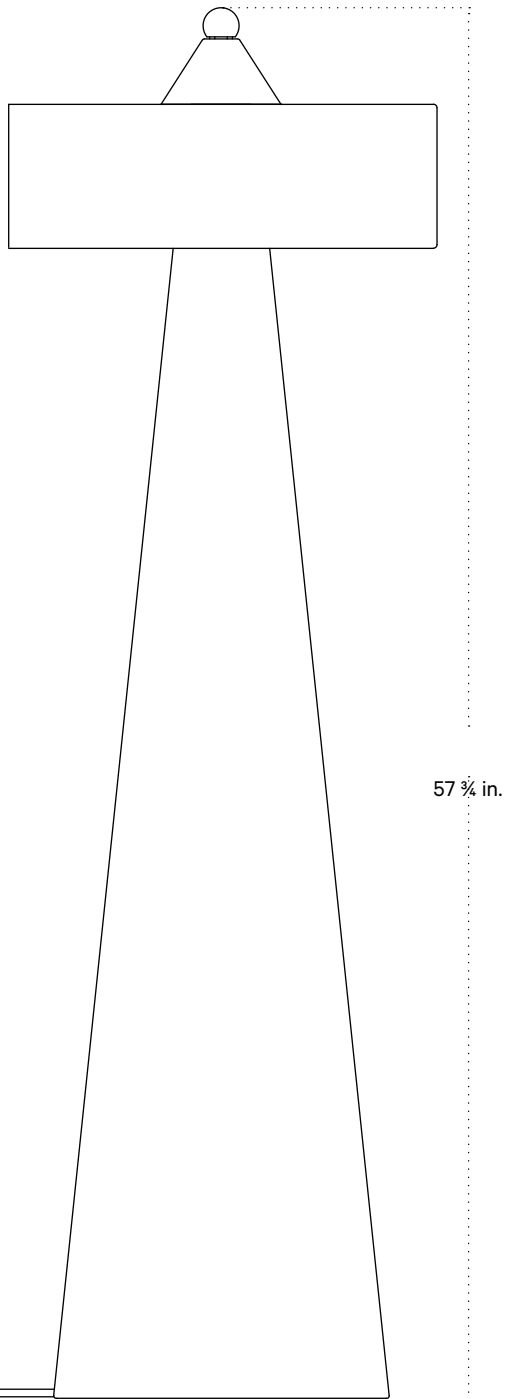

In Common With

Helena Floor Lamp
Technical Specifications

Helena Floor Lamp

Technical Specifications

Materials	Ceramic, brass
Product weight	lb
Lead time	16 weeks
Bulbs included (7)	E12 / 110V / 3.0 W / 220 lm 2200K- 3000K / warm on dim
Dimmer	Integrated dimmer switch
Cord length	16 feet
Max wattage	70 W
Certifications	UL listed, damp- rated

Notes

1. A rotary dimmer is located at the top of the fixture above the shade.
2. This fixture comes with a 10-foot-black cord; length is not customizable.
3. This fixture has handmade elements and may exhibit variability within the same piece. These variations are inherent in the production process and are not to be considered as defects. We do our best to maintain a consistent product while honoring handmade craftsmanship.
4. Dimensions may vary within one inch.

Updated February 28, 2023

Side View

57 ³/₄ in.

Top View

18 in.

Inline Dimmer Switch Detail

1 ¹/₂ in.

7 ¹/₄ in.