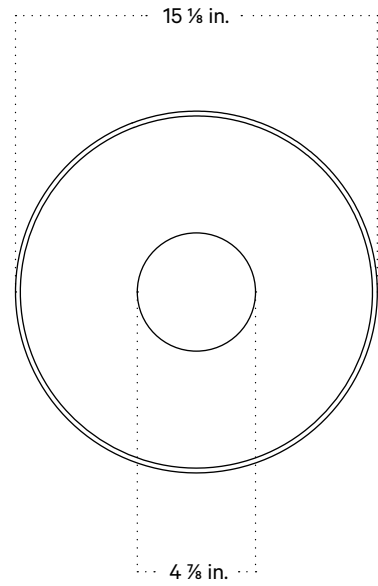

Bottom View