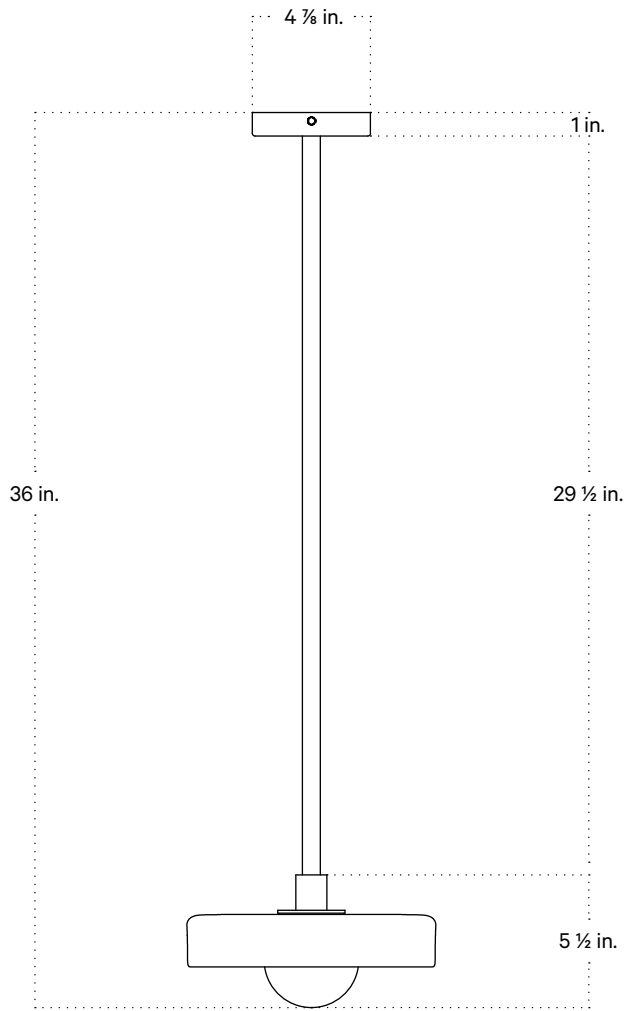

In Common With

Disc Pendant
Technical Specifications

Disc Pendant, Small

Technical Specifications

Materials	Glass, brass
Product weight	7.5 lbs
Lead time	12 weeks
Bulbs included (1)	GU24 / 110 V / 5.0 W / 550 lm 2700 K / dimmable
Dimmer	TRIAC
Suspension type	Fixed brass rod 3 foot OAL included (see notes)
Max wattage	10 W
Certifications	UL listed, damp-rated

Notes

1. This fixture has a fixed brass rod that is not adjustable. Please specify the overall length (OAL) when placing your order. OAL is measured from the ceiling to the bottom of a fixture and includes the shades and diffuser.
2. 3-foot OAL is included in the price of this fixture. Additional length is priced per inch.
3. The minimum OAL for this fixture is 12 ½ inches, and the maximum is 12 feet.
4. This pendant can be customized for installation on a sloped ceiling. Please get in touch with us for more information.
5. This fixture has handmade elements and may exhibit variability within the same piece. These variations are inherent in the production process and are not to be considered as defects. We do our best to maintain a consistent product while honoring handmade craftsmanship.
6. Dimensions may vary within one inch.

Updated February 28, 2023

Front View

Bottom View

Isometric View

Disc Pendant, Medium

Technical Specifications

Materials	Glass, brass
Product weight	8.5 lbs
Lead time	12 weeks
Bulbs included (1)	GU24 / 110 V / 5.0 W / 550 lm 2700 K / dimmable
Dimmer	TRIAC
Suspension type	Fixed brass rod 3 foot OAL included (see notes)
Max wattage	10 W
Certifications	UL listed, damp-rated