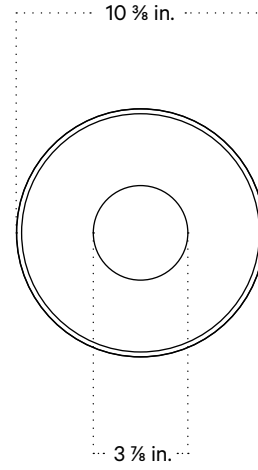

In Common With

Disc Pendant
Technical Specifications

Disc Pendant, Small

Technical Specifications

Materials	Glass, brass
Product weight	7.5 lbs
Lead time	12 weeks
Bulbs included (1)	GU24 / 110 V / 5.0 W / 550 lm 2700 K / dimmable
Dimmer	TRIAC
Suspension type	Fixed brass rod 3 foot OAL included (see notes)
Max wattage	10 W
Certifications	UL listed, damp-rated

Notes

1. This fixture has a fixed brass rod that is not adjustable. Please specify the overall length (OAL) when placing your order. OAL is measured from the ceiling to the bottom of a fixture and includes the shades and diffuser.
2. 3-foot OAL is included in the price of this fixture. Additional length is priced per inch.
3. The minimum OAL for this fixture is 12 ½ inches, and the maximum is 12 feet.
4. This pendant can be customized for installation on a sloped ceiling. Please get in touch with us for more information.
5. This fixture has handmade elements and may exhibit variability within the same piece. These variations are inherent in the production process and are not to be considered as defects. We do our best to maintain a consistent product while honoring handmade craftsmanship.
6. Dimensions may vary within one inch.

Updated February 28, 2023

Front View

Bottom View

Isometric View

Disc Pendant, Medium

Technical Specifications

Materials	Glass, brass
Product weight	8.5 lbs
Lead time	12 weeks
Bulbs included (1)	GU24 / 110 V / 5.0 W / 550 lm 2700 K / dimmable
Dimmer	TRIAC
Suspension type	Fixed brass rod 3 foot OAL included (see notes)
Max wattage	10 W
Certifications	UL listed, damp-rated