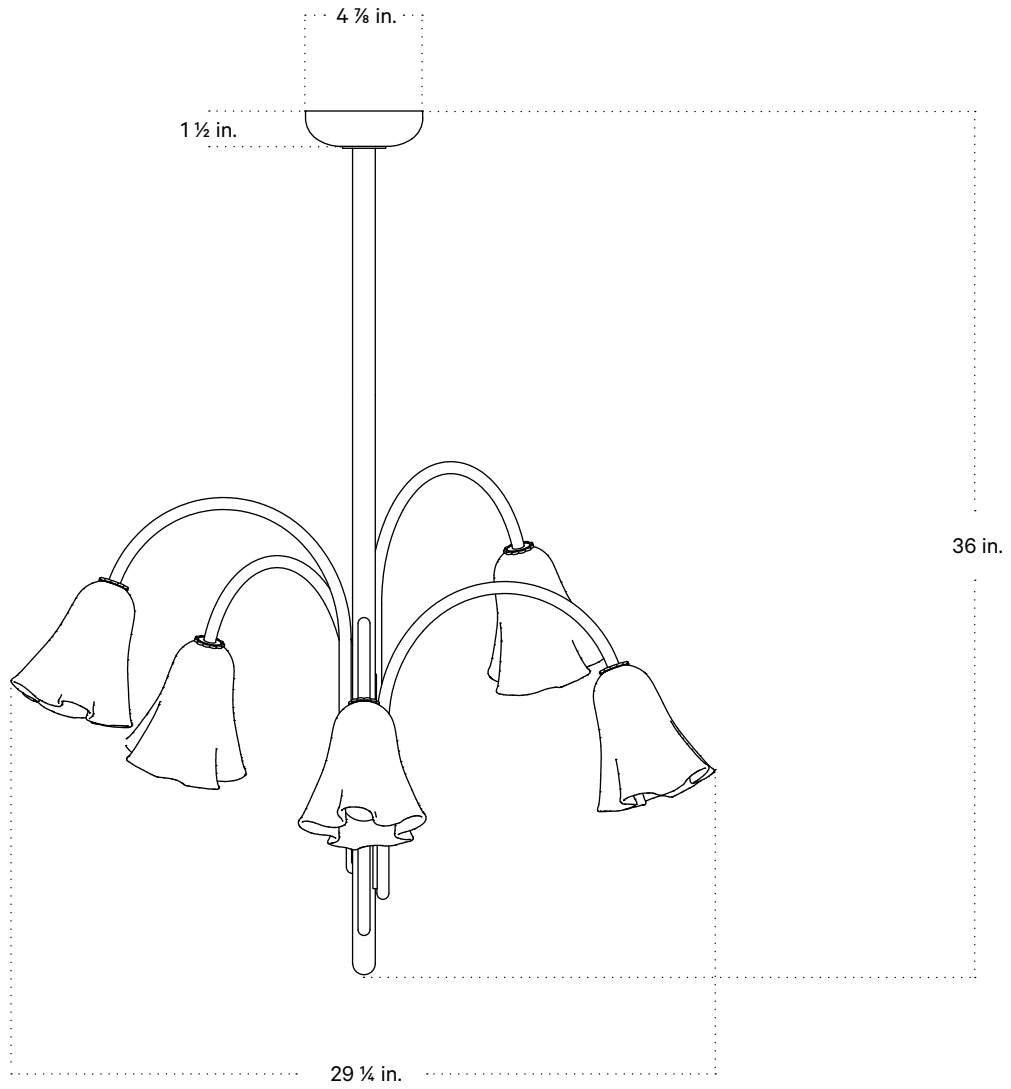

Flora Chandelier, 5 Stem

Technical Specifications

Materials	Glass, brass
Product weight	32 lbs
Lead time	12 weeks
Bulbs included (5)	E12 / 120 V / 4.0 W / 220 lm 2000 K - 2800 K / warm on dim
Dimmer	TRIAC
Max wattage	40 W
Certifications	UL listed, damp-rated

Notes

1. This fixture has handmade elements and may exhibit variability within the same piece. These variations are inherent in the production process and are not to be considered as defects. We do our best to maintain a consistent product while honoring handmade craftsmanship.
2. Dimensions may vary within one inch.

Updated April 10, 2023

Isometric View

Bottom View

Flora Chandelier, 7 Stem

Technical Specifications

Materials	Glass, brass
Product weight	45 lbs
Lead time	12 weeks
Bulbs included (7)	E12 / 120 V / 4.0 W / 220 lm 2000 K - 2800 K / warm on dim
Dimmer	TRIAC
Max wattage	40 W
Certifications	UL listed, damp-rated

Updated April 10, 2023

Isometric View

Bottom View

Flora Chandelier, 8 Stem

Technical Specifications

Materials	Glass, brass
Product weight	lbs
Lead time	12 weeks
Bulbs included (8)	E12 / 120 V / 4.0 W / 220 lm 2000 K - 2800 K / warm on dim
Dimmer	TRIAC
Max wattage	40 W
Certifications	UL listed, damp-rated