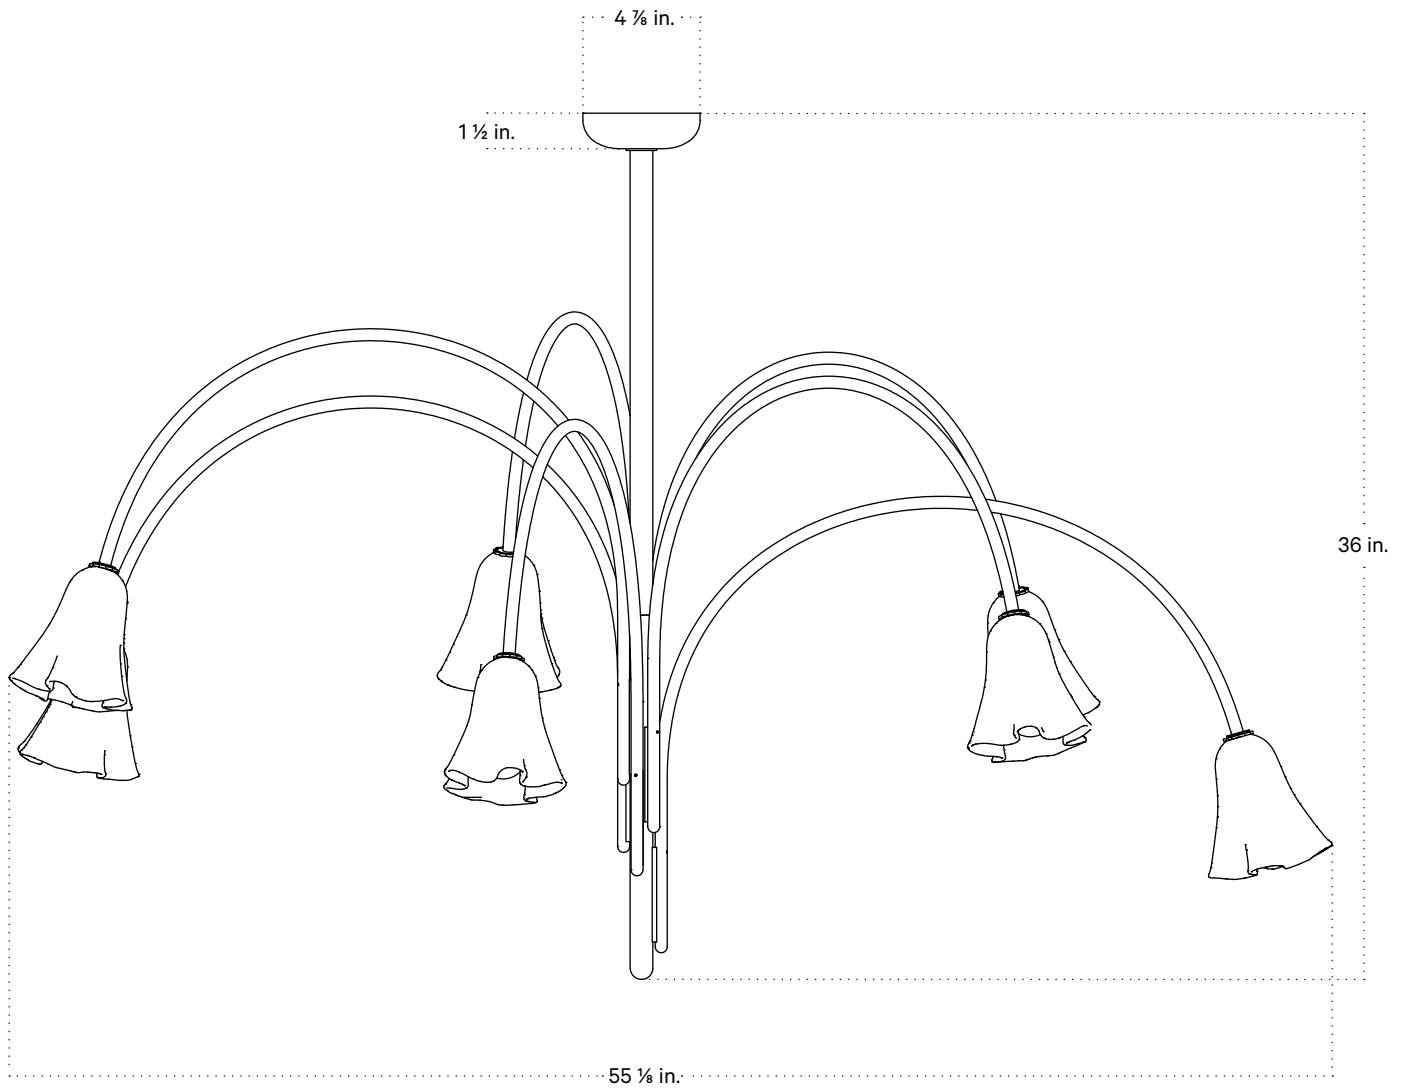

Flora Chandelier, 5 Stem

Technical Specifications

Materials	Glass, brass
Product weight	32 lbs
Lead time	12 weeks
Bulbs included (5)	E12 / 120 V / 4.0 W / 220 lm 2000 K - 2800 K / warm on dim
Dimmer	TRIAC
Max wattage	40 W
Certifications	UL listed, damp-rated

Updated April 10, 2023

Isometric View

Bottom View

Flora Chandelier, 7 Stem

Technical Specifications

Materials	Glass, brass
Product weight	45 lbs
Lead time	12 weeks
Bulbs included (7)	E12 / 120 V / 4.0 W / 220 lm 2000 K - 2800 K / warm on dim
Dimmer	TRIAC
Max wattage	40 W
Certifications	UL listed, damp-rated

Notes

1. This fixture has handmade elements and may exhibit variability within the same piece. These variations are inherent in the production process and are not to be considered as defects. We do our best to maintain a consistent product while honoring handmade craftsmanship.
2. Dimensions may vary within one inch.

Updated April 10, 2023

Isometric View

Bottom View

Flora Chandelier, 8 Stem

Technical Specifications

Materials	Glass, brass
Product weight	lbs
Lead time	12 weeks
Bulbs included (8)	E12 / 120 V / 4.0 W / 220 lm 2000 K - 2800 K / warm on dim
Dimmer	TRIAC
Max wattage	40 W
Certifications	UL listed, damp-rated