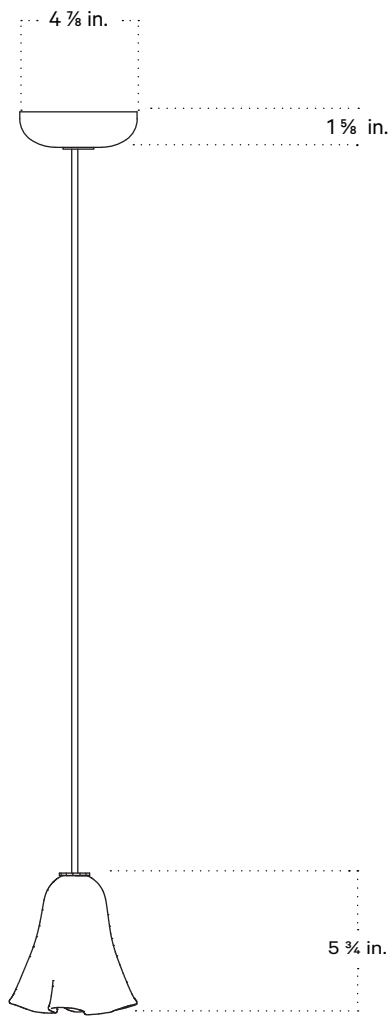

Front View

Bottom View

Isometric View