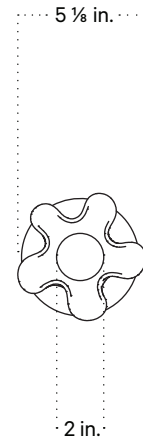

Bottom View