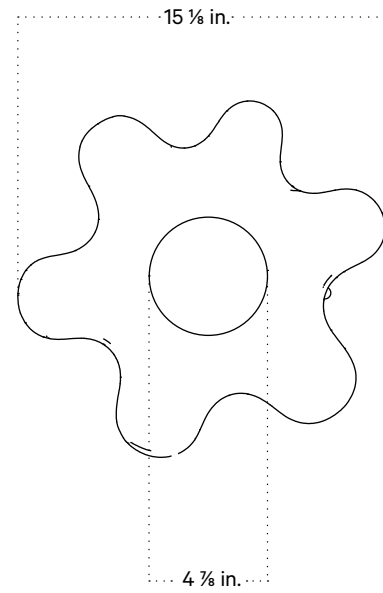

Bottom View