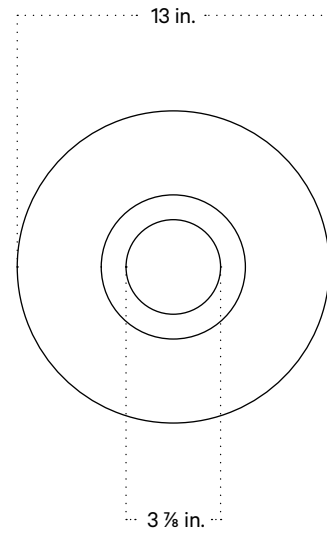

Bottom View