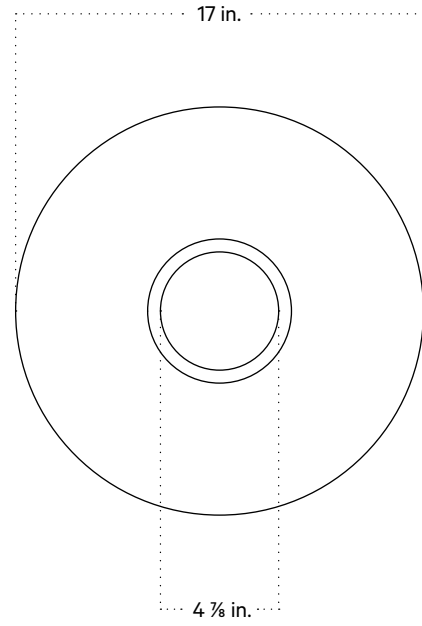

Bottom View