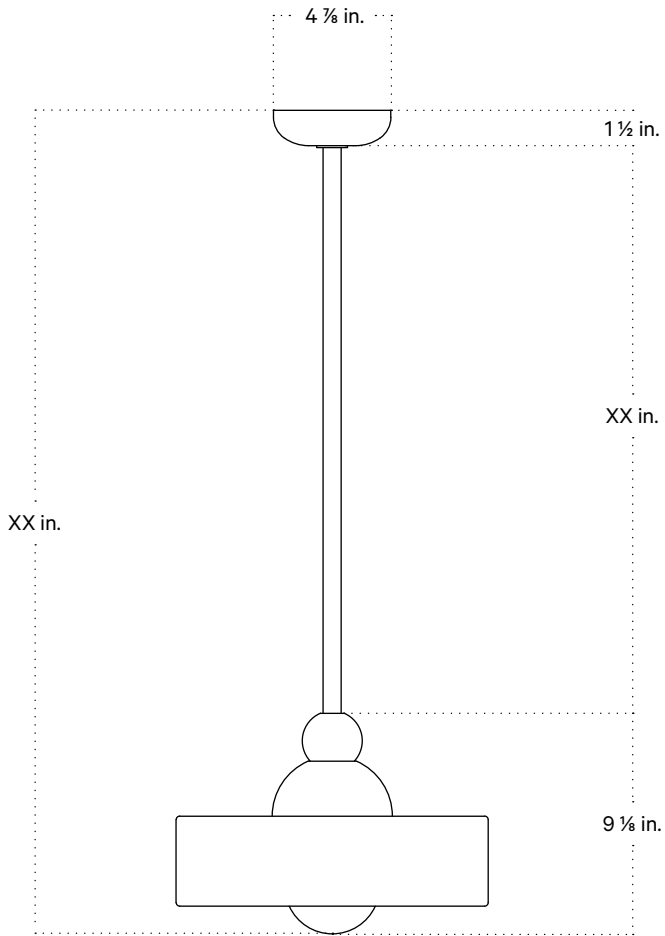

In Common With

Cassia Pendant
Technical Specifications

Cassia Pendant, Small

Technical Specifications

Materials	Ceramic, glass, brass
Product weight	~ 27 lb
Lead time	16 weeks
Bulbs included (1)	G9 / 110V / 6.0 W / 550 lm 2700K / dimmable
Dimmer	TRIAC
Suspension type	Fixed brass rod 3 foot oal included (see notes)
Max wattage	10 W
Certifications	UL listed, damp- rated

Notes

1. This fixture has a fixed brass rod that is not adjustable. Please specify the overall length (OAL) when placing your order. OAL is measured from the ceiling to the bottom of a fixture and includes the shades.
2. 3-foot OAL is included in the price of this fixture. Additional length is priced per inch.
3. The minimum OAL for this fixture is 12 ½ feet, and the maximum is 12 feet.
4. This fixture has handmade elements and may exhibit variability within the same piece. These variations are inherent in the production process and are not to be considered as defects. We do our best to maintain a consistent product while honoring handmade craftsmanship.
5. Dimensions may vary within one inch.

Updated February 28, 2023

Front View

Bottom View

Isometric View

Cassia Pendant, Large

Technical Specifications

Materials	Ceramic, glass, brass
Product weight	lb
Lead time	16 weeks
Bulbs included (3)	G9 / 110V / 6.0 W / 550 lm 2700K / dimmable
Dimmer	TRIAC
Suspension type	Fixed brass rod 3 foot oal included (see notes)
Max wattage	10 W
Certifications	UL listed, damp-rated