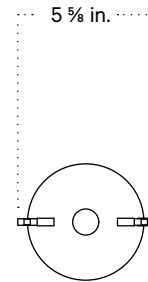

Side View

Top View

Front View

Isometric View