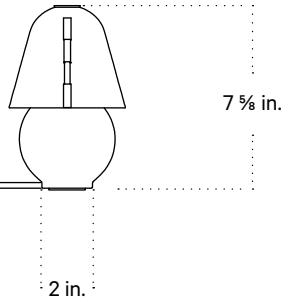

Side View

Top View

Front View

Isometric View