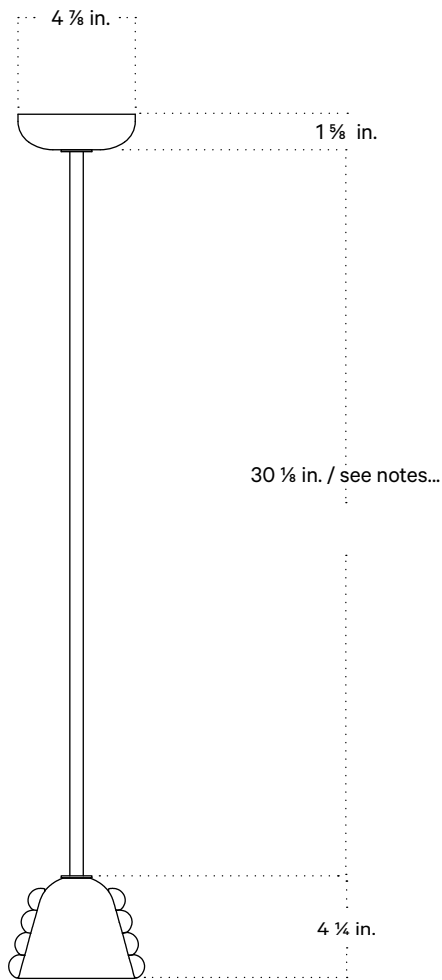

Front View

Bottom View

Isometric View