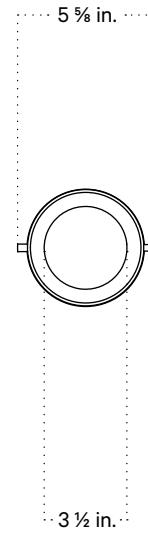

Bottom View